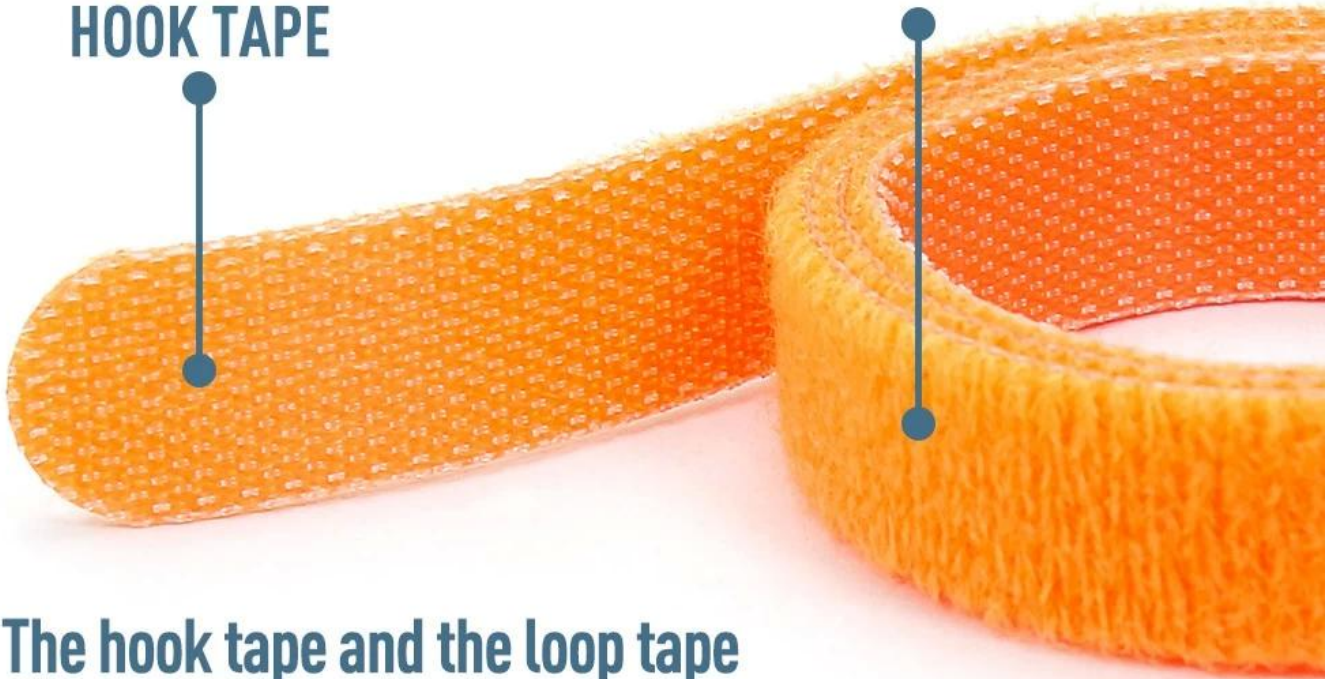

## PUPPY ID COLLAR

Both cats and dogs can be used

Multicolor selection

12 pcs / pack

**MULTI-COLOR SELECTION**

**MARK MORE PUPPIES**

**IT CAN BE CUT AT WILL ACCORDING TO THE ACTUAL SITUATION.  
BOTH BIG DOGS AND SMALL DOGS CAN BE USED**

**HOOK TAPE**

**LOOP TAPE**

**The hook tape and the loop tape are bonded to each other, which has strong adhesion and is not easy to fall off**