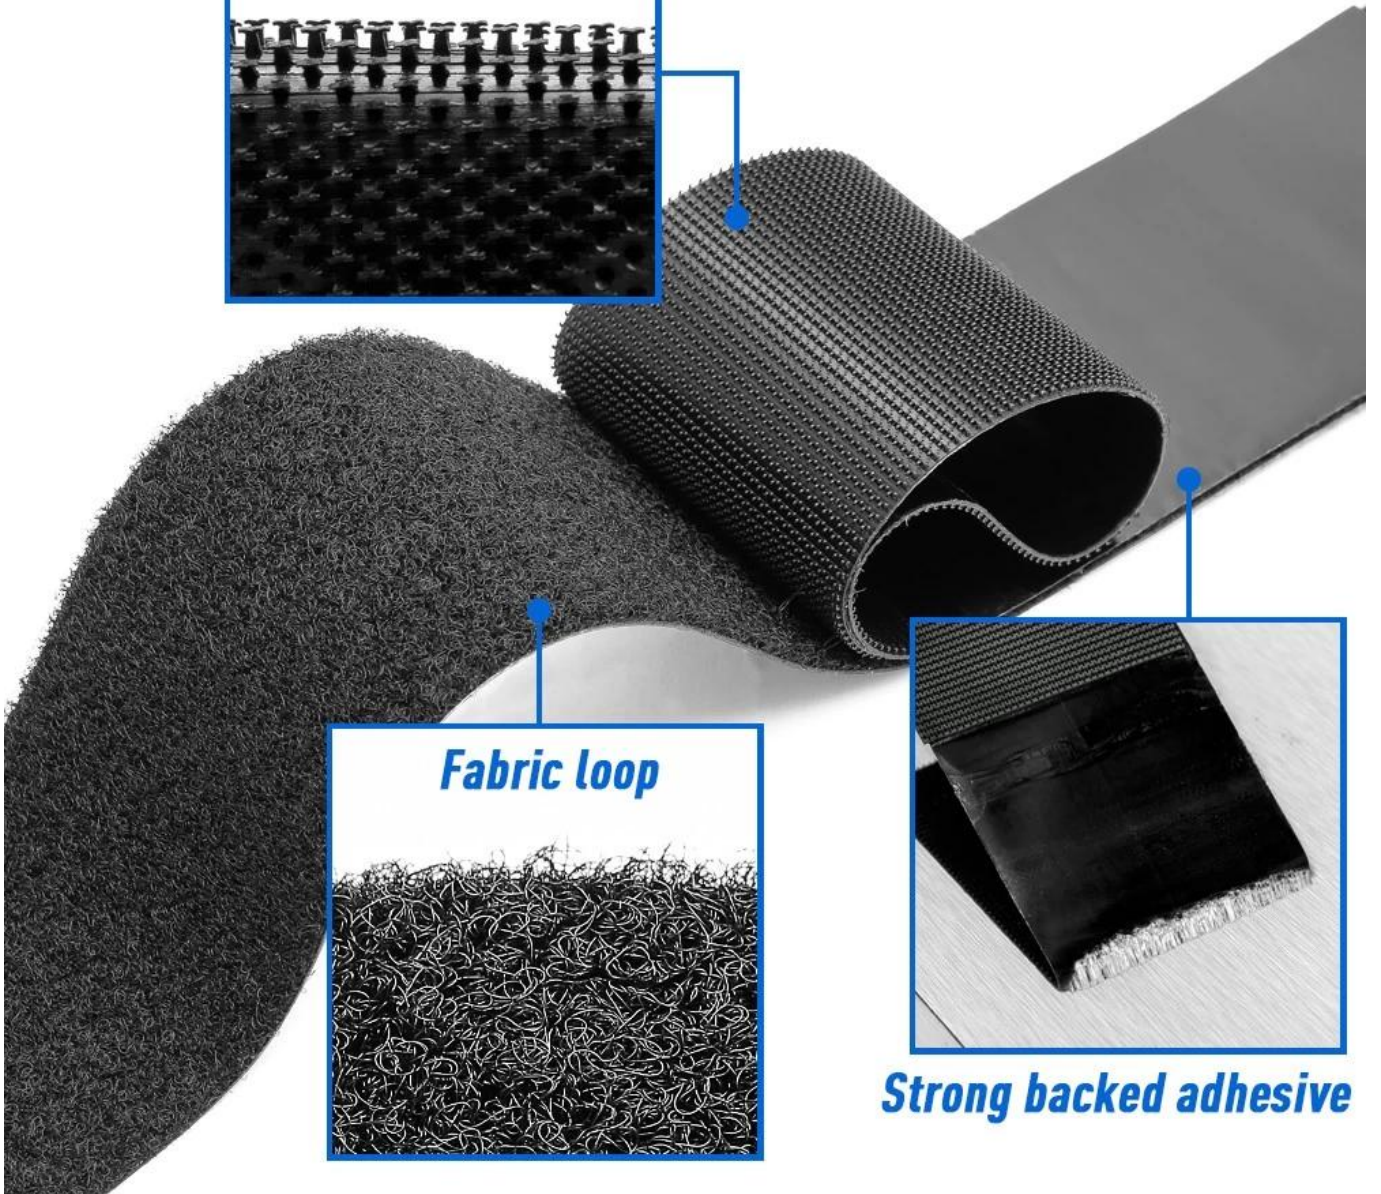

# STRONG ADHESION

The hook and the loop surface stick to each other, sticking firmly, not easy to pull apart

Injection hook

Dense loop

# TRANSPARENT FILM HOOK AND LOOP

No waste edge ( hook, loop and glue till all edges )

**RELEASE PAPER  
HOOK AND LOOP**

**VS**

**TRANSPARENT FILM  
HOOK AND LOOP**

**HOOK TAPE**

**LOOP TAPE**

**INJECTION  
HOOK TAPE**

**DENSE LOOP**

***Injection hook***

***Fabric loop***

***Strong backed adhesive***

# ***NO TRACE STRONG HOOK AND LOOP***

Various specifications support customization

***Black***  
***5CM***

***White***  
***5CM***

***Black***  
***2.5CM***

***White***  
***2.5CM***