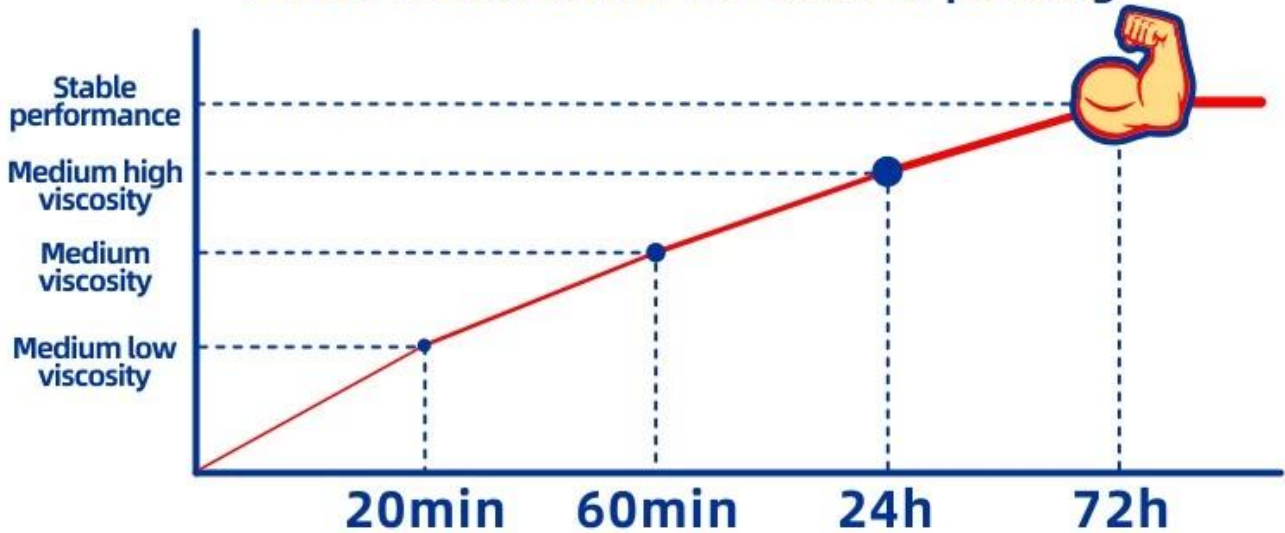

Each felt pad after peeling off is perfect, beautiful and tight

The felt pad after peeling off is irregular and the felt is loose

We can make LOGO on the product to make your product special

TIPS

Better results after 72 hours of pasting