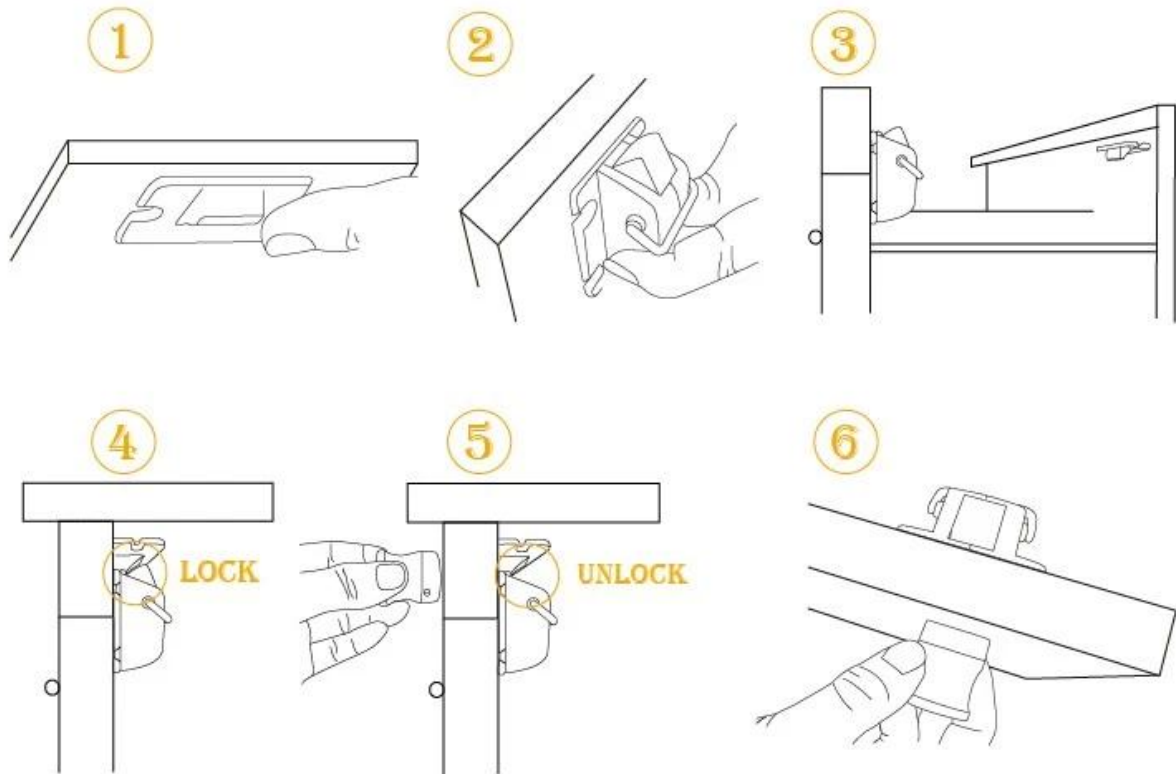

How to use

FAQ

F: Wie kann ich Ihren Preis bekommen?

A: Bitte sagen Sie uns, welches Produkt Sie benötigen, Artikelname, Farbe, Größe, Menge, verlangt nach dem Paket. Wir werden unser Angebot an Sie übermitteln.

F: Kann ich eine Probe bestellen?

A: Ja, freie Probe vorhanden (reguläre Größe). Wir liefern auch Muster mit Sonderanfertigung.

F: Wie kann ich eine Probe bekommen?