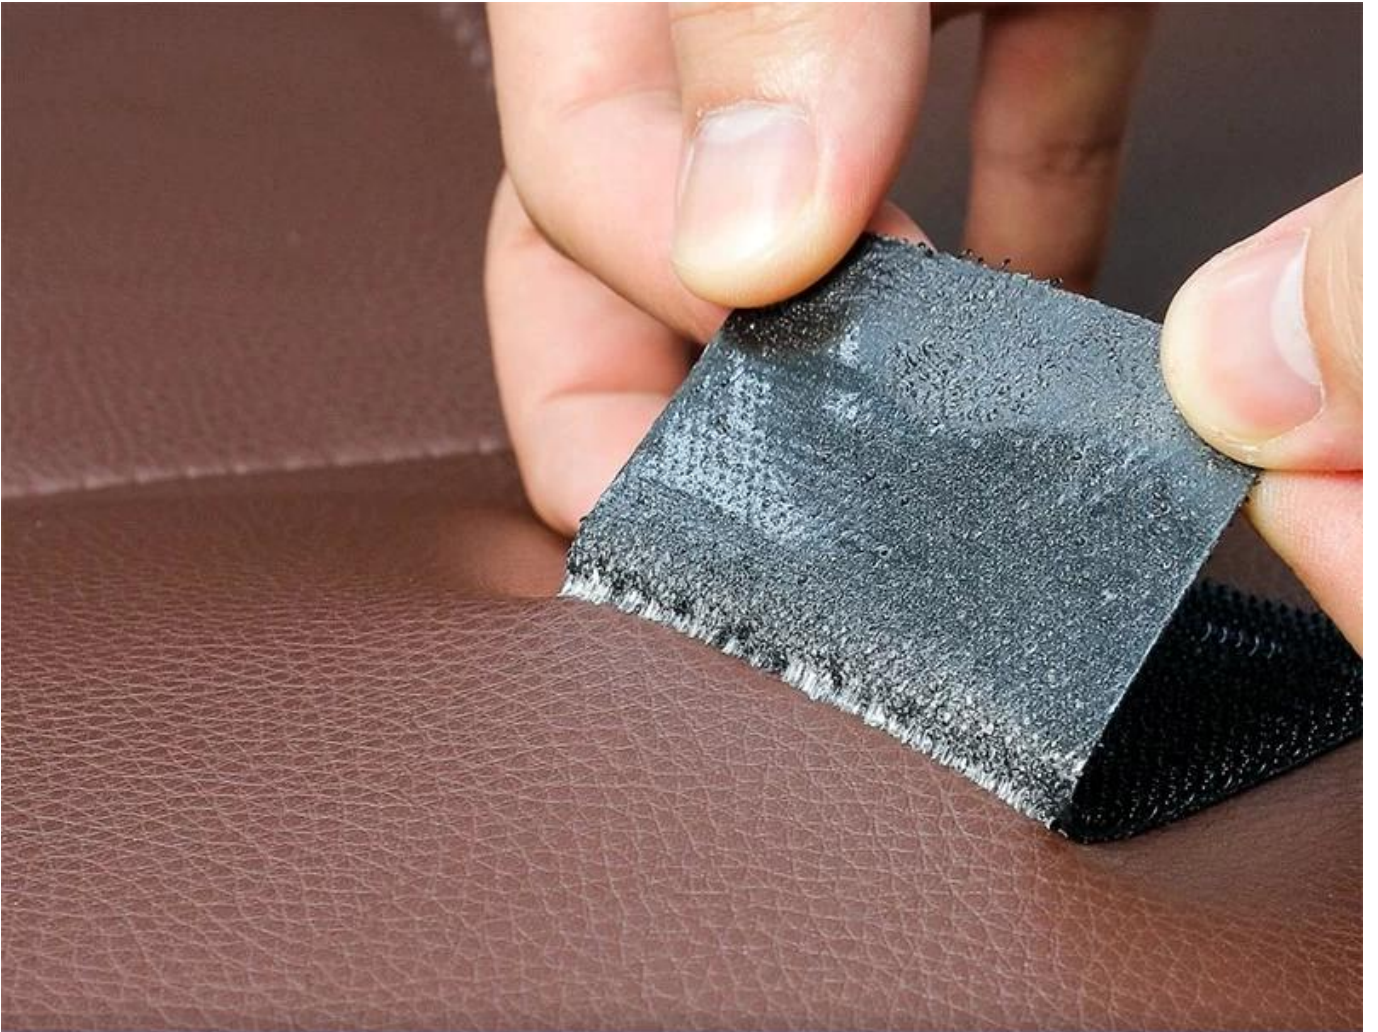

**PRACTICAL
AND SAFE**

**PREVENT BEDSHEET
FROM SLIPPING**

**EASY TO
DISASSEMBLE**

APPLICABLE SCENE

Suitable for many occasions like carpet and chairs

bed sheet

Sofa pad

Carpet

Seat

Interposer

STRONG STICKY

Hook side and loop side stick firmly, hard to pull apart

HOOP AND LOOP FACE

resuable for many times

Usually hook side and loop side use in group, can be pasted repeatedly;
It is suitable for daily home use scenarios such as cloth, wall, floor face, etc.

TEAR OFF WITHOUT TRACE

The machine's glue is smoother and good-sticky, tears off without trace

本公司自2005年開始生產4000種不同規格之膠帶，
品質優良，黏力強，且易於撕除，無殘留膠痕。
SGS.TUV ISO9001 2015 BSCI 認證，品質保證，
歡迎各界人士垂詢。

▼ FACTORY

THE PRODUCTION PROCESS