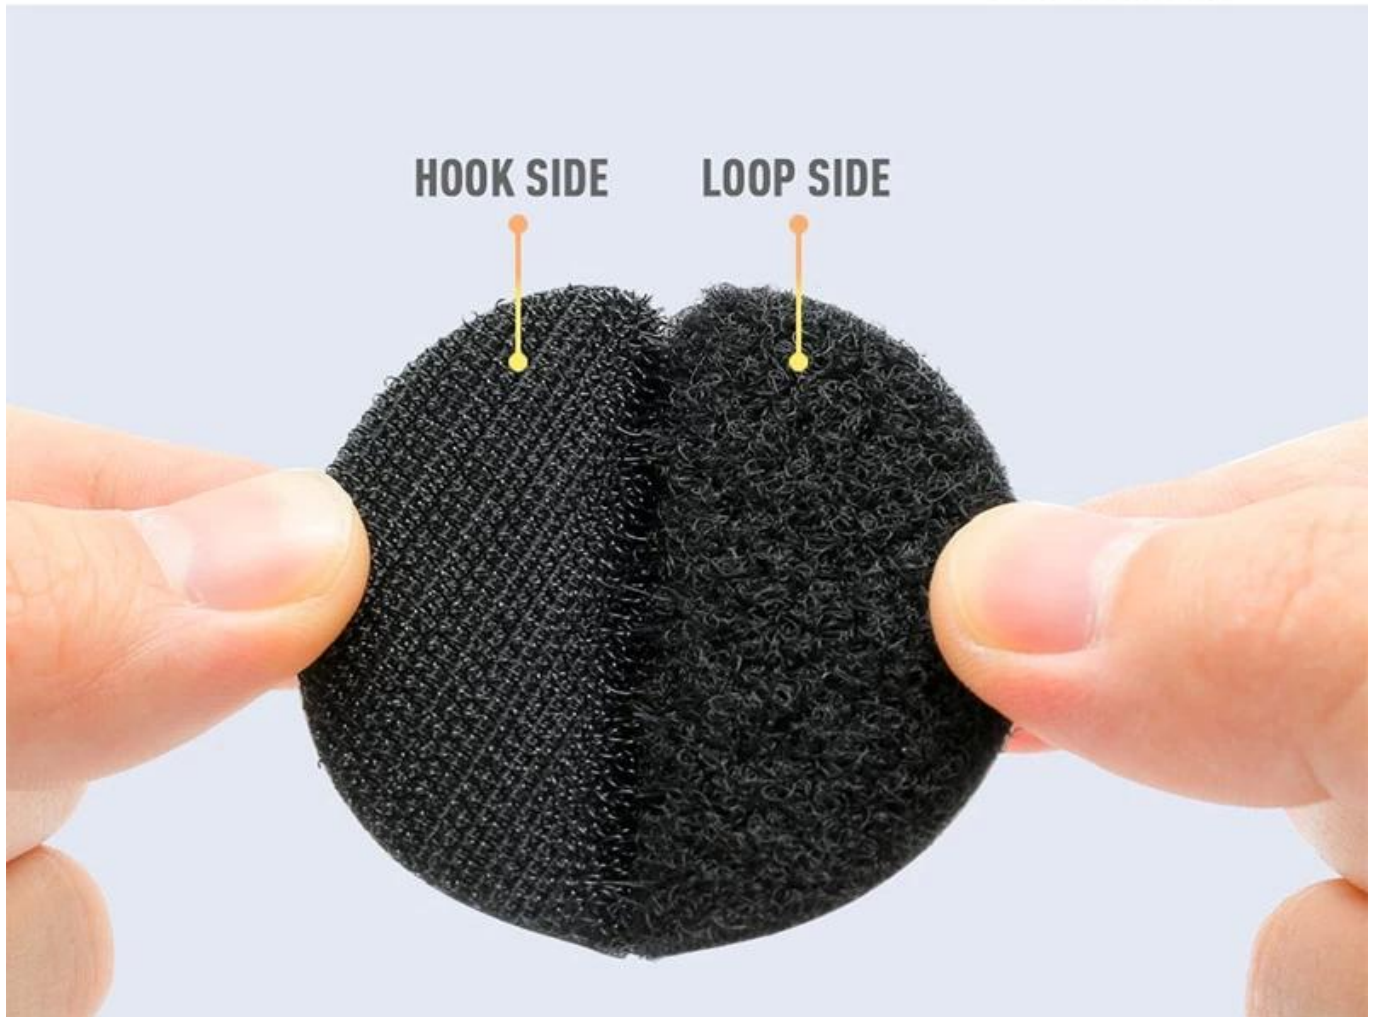

**PRACTICAL
AND SAFE**

**PREVENT BEDSHEET
FROM SLIPPING**

**EASY TO
DISASSEMBLE**

APPLICABLE SCENE

Suitable for many occasions like carpet and chairs

bed sheet

Sofa pad

Carpet

Seat

Interposer

STRONG STICKY

Hook side and loop side stick firmly, hard to pull apart

HOOP AND LOOP FACE

resuable for many times

Usually hook side and loop side use in group, can be pasted repeatedly;
It is suitable for daily home use scenarios such as cloth, wall, floor face, etc.