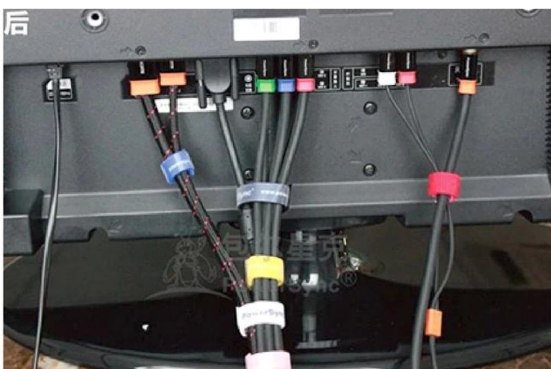

Whelping ID

...
...
...
...OEM ODM...
...
...
...
...
...
...
...Puppy ID
... 12...
...+ PP
...10 * 230mm; 10 * 340mm; 10 * 350mm; 10 * 400mm
...12/...OPP
...

...

Usage

Life Little Helper

Organize messy clothes, wires, tying drawings, more convenient to carry

Widely used ...

Product Detail

Exquisite workmanship

Long lasting

Nylon material, re-use and never raising

Arbitrarily cut

Free to DIY, free length, not out of line,
That sticky rewind, fast and convenient

□□

Various sizes of products back to back
(Accepting custom)

PRODUCTS DESCRIPTION

- **Product name** Back to back cable tie hook and loop
- **Color**
(Accepting custom)
 - White
 - Yellow
 - Orange
 - Red
 - Green
 - Blue
 - Purple
 - Sapphire
 - Gray
 - Khaki
 - Brown
 - Black
- **Material** Nylon/PP
 - 
- **Features**
 - Exquisite workmanship
 - Long lasting
 - Arbitrarily cut