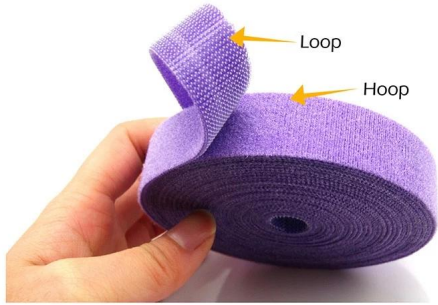

Whelping ID

...
...
...
...OEM ODM...
...
...
...
...
...
...
...Puppy ID
... 12...
...+ PP
...10 * 230mm; 10 * 340mm; 10 * 350mm; 10 * 400mm
...12/...OPP
...

...

Usage

Life Little Helper

Organize messy clothes, wires, tying drawings, more convenient to carry

Widely used ...

Product Detail

Exquisite workmanship

Long lasting

Nylon material, re-use and never raising

Arbitrarily cut

Free to DIY, free length, not out of line,
That sticky rewind, fast and convenient

□□

Various sizes of products back to back
(Accepting custom)

PRODUCTS DESCRIPTION

- **Product name** Back to back cable tie hook and loop
- **Color**
(Accepting custom)
 - White
 - Yellow
 - Orange
 - Red
 - Green
 - Blue
 - Purple
 - Sapphire
 - Gray
 - Khaki
 - Brown
 - Black
- **Material** Nylon/PP
 - 
- **Features**
 - Exquisite workmanship
 - Long lasting
 - Arbitrarily cut