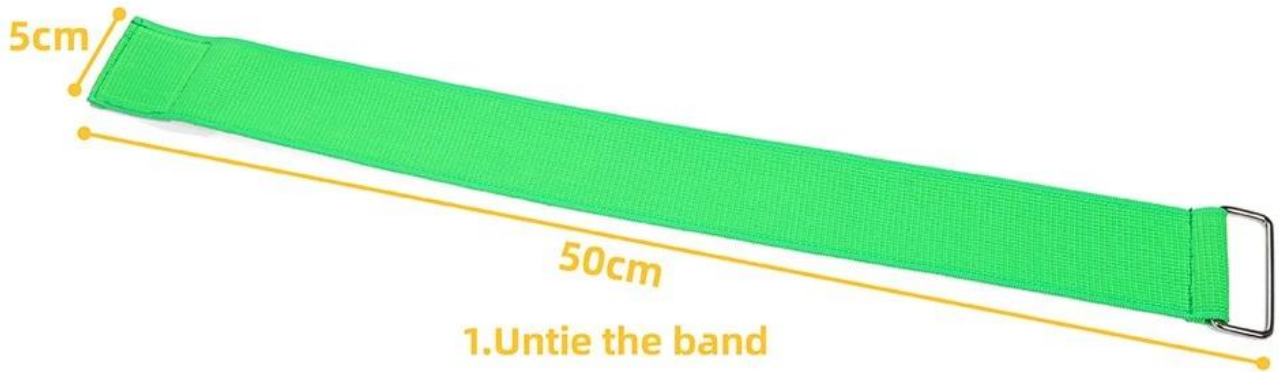

3 LEGGED RACE BAND

Red

Orange

Blue

Yellow

Green

Black

MULTICOLOR

**Firm
StainlessSteel
Buckle**

High Elasticity

**Strong Velcro does
not come off**

**Sewing Technology
More stable**

1. Untie the band

2. The tail end pass through the buckle

3. Adjust the length and stick the velcro