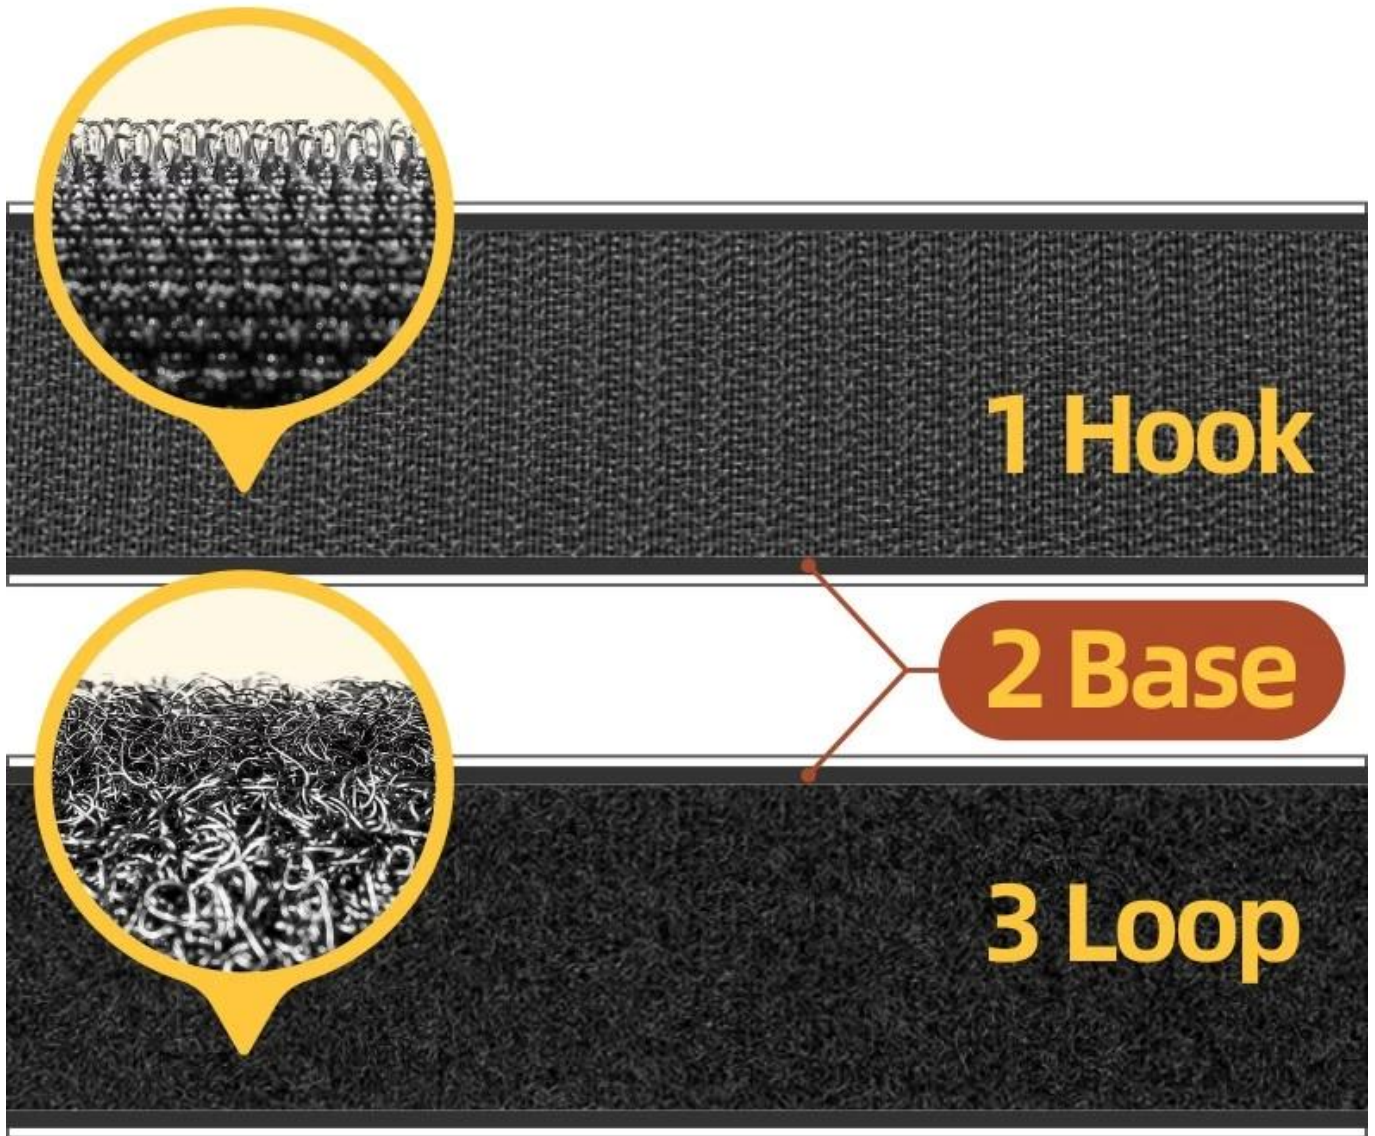

Lychee Leather

TIPS

Better results after 72 hours of pasting

Material selection

Quality	Grade A	Grade B	Grade C	Grade D
Material	1, 2, 3 Nylon	1, 3 Nylon	1 Nylon	1, 2, 3 Polyester
Peeling Strength	Strong	Great	General	Poor
Durability	Strong	Great	General	Poor
Texture	Strong	Great	General	Poor
Paste times	Most	Great	General	Less