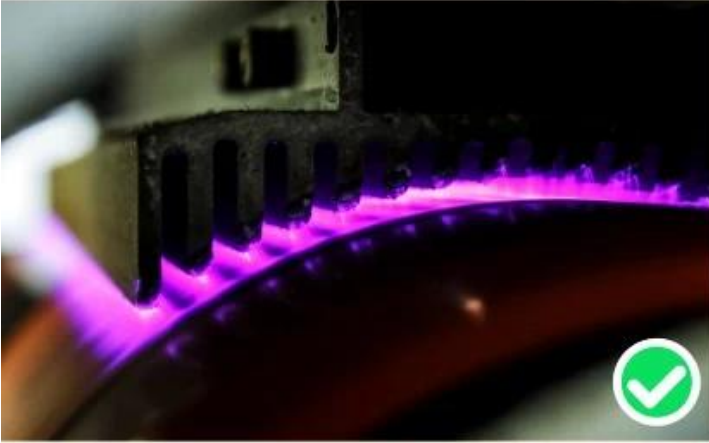

You konw that?

There is **GOOD VISCOUS FORCE** only when the hook tape and loop tape **ATTACH WELL**

hook side

#1 hook

#2 hook

#3 hook

#4 hook

sew-on hook

UBL fabric

soft loop

**BACK TO BACK TAPE WITH DIFFERENT VISCOSITY**

**WE HAVE WHAT YOU WANT!**

**Have you ever met such problems?**

**Separation**

**Bubble**

**Fuzzy**

**We hit the tapes by 2000V high pressure, making the glue permeate into the tapes to achieve strong viscosity.**

**High precision equipment pledges even glue.**

**High-end branded glues are clear, not cloudy.**