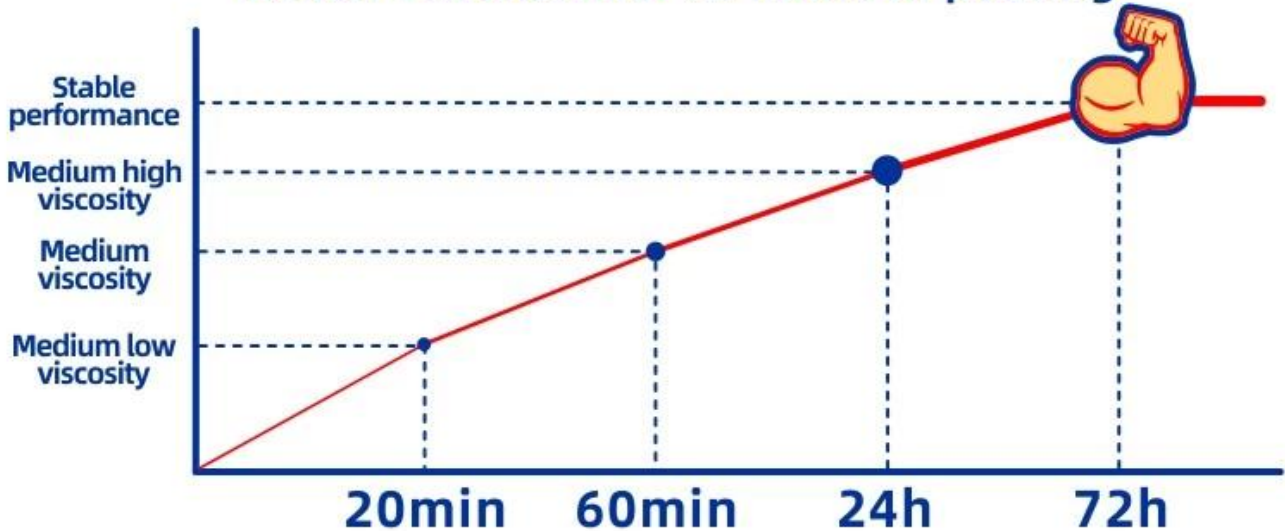

## TIPS

Better results after 72 hours of pasting