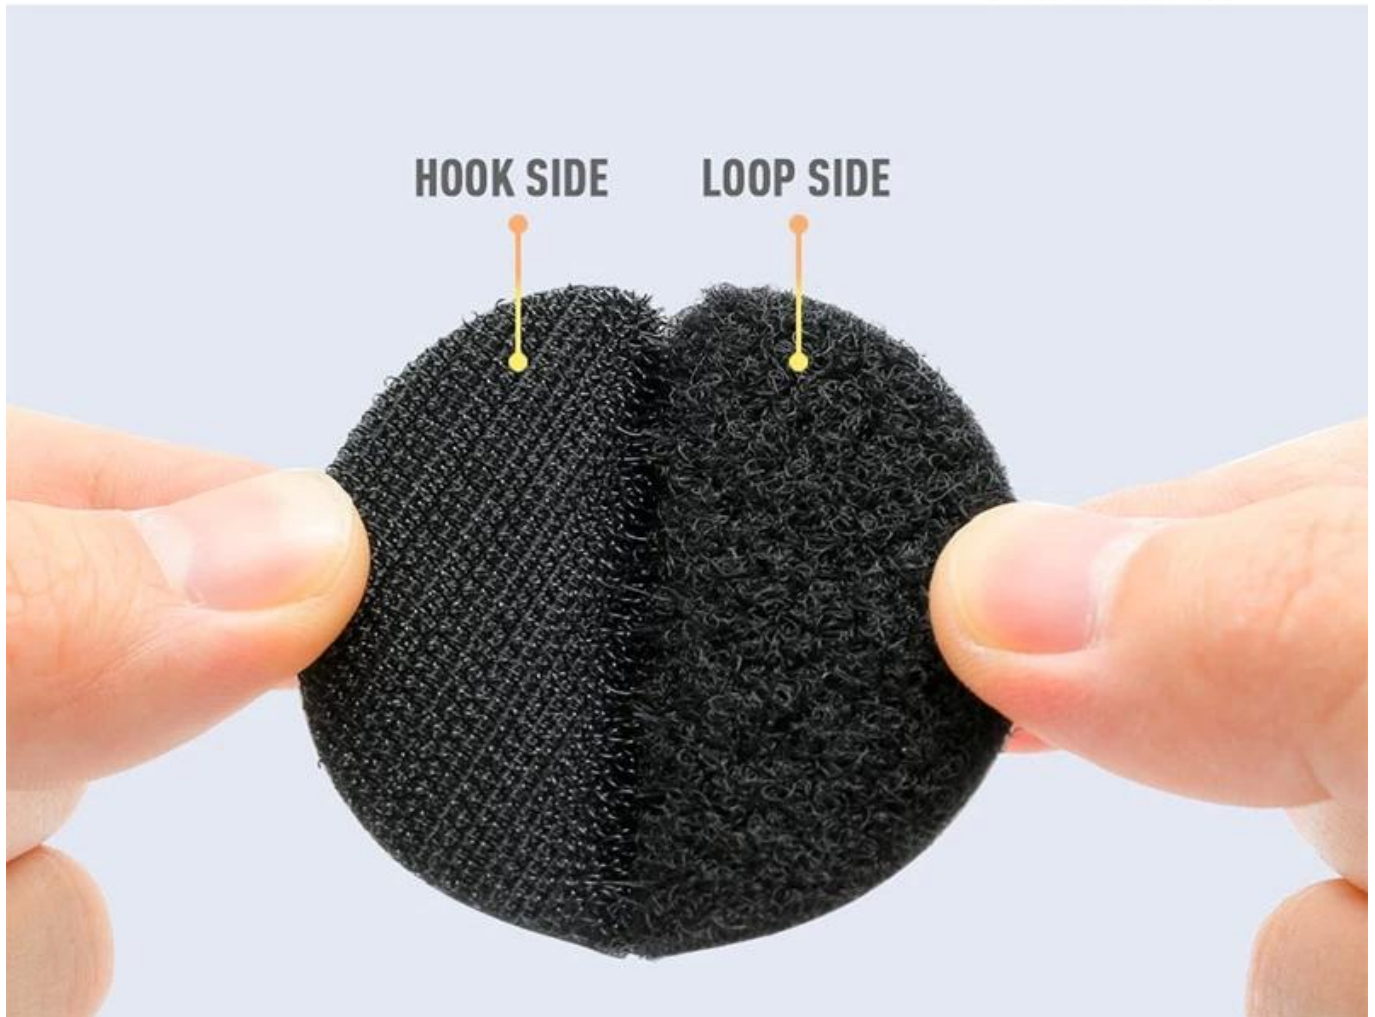

.....

ADHESIVE DIE-CUT HOOK AND LOOP

Round and square shape available
multi size for option

**PRACTICAL
AND SAFE**

**PREVENT BEDSHEET
FROM SLIPPING**

**EASY TO
DISASSEMBLE**

APPLICABLE SCENE

Suitable for many occasions like carpet and chairs

bed sheet

Sofa pad

Carpet

Seat

Interposer

STRONG STICKY

Hook side and loop side stick firmly, hard to pull apart

HOOP AND LOOP FACE

resuable for many times

Usually hook side and loop side use in group, can be pasted repeatedly;
It is suitable for daily home use scenarios such as cloth, wall, floor face, etc.

TEAR OFF WITHOUT TRACE

The machine's glue is smoother and good-sticky, tears off without trace