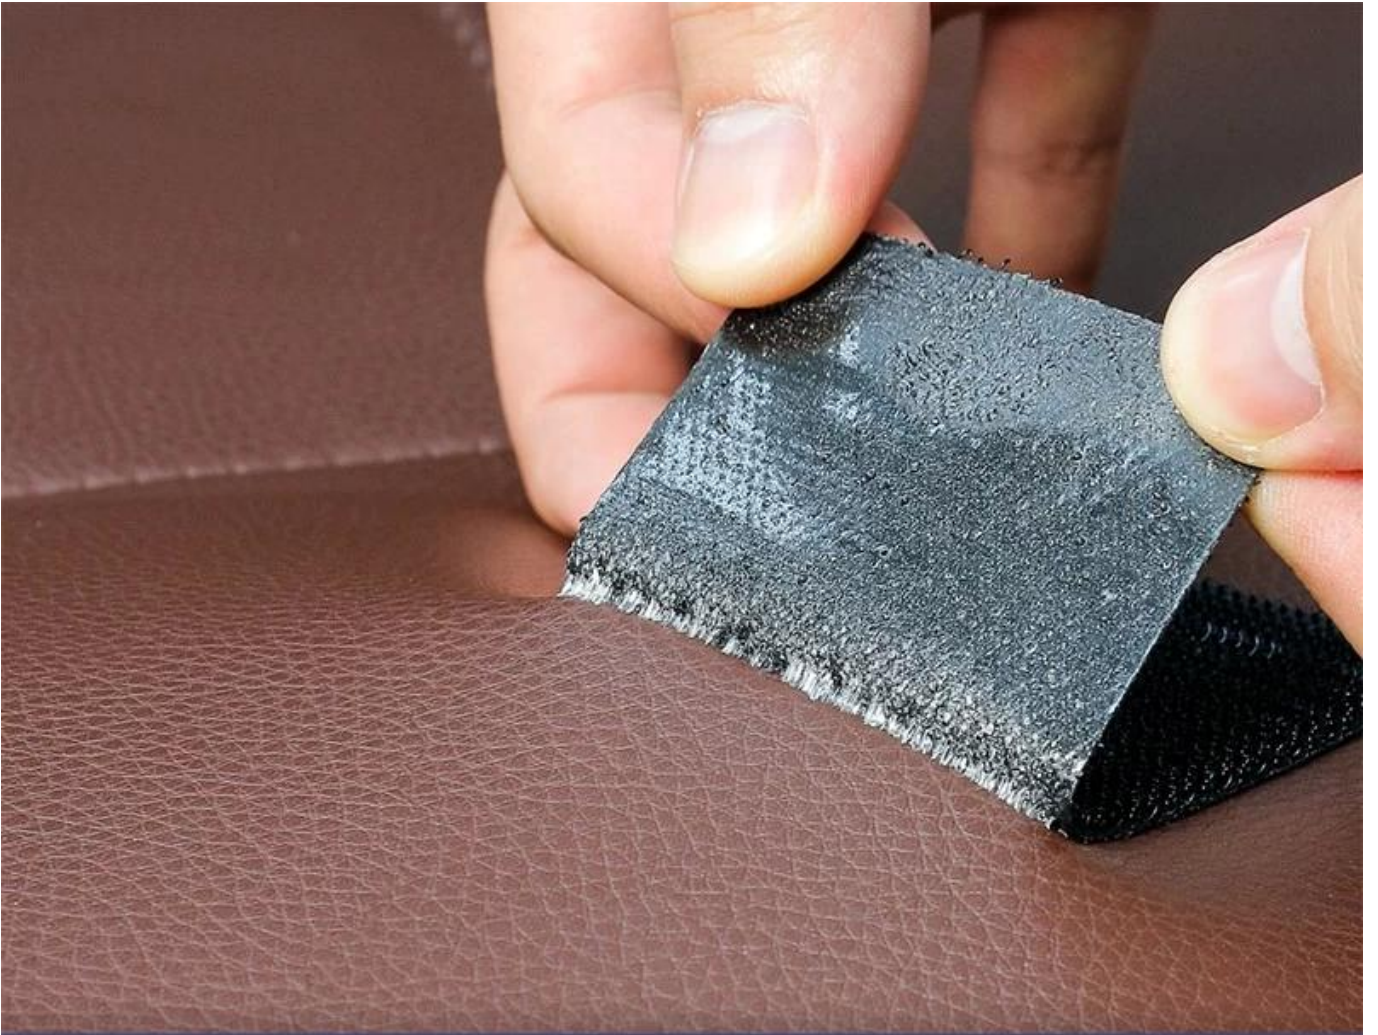

.....

ADHESIVE DIE-CUT HOOK AND LOOP

Round and square shape available
multi size for option

**PRACTICAL
AND SAFE**

**PREVENT BEDSHEET
FROM SLIPPING**

**EASY TO
DISASSEMBLE**

APPLICABLE SCENE

Suitable for many occasions like carpet and chairs

bed sheet

Sofa pad

Carpet

Seat

Interposer

STRONG STICKY

Hook side and loop side stick firmly, hard to pull apart

HOOP AND LOOP FACE

resuable for many times

Usually hook side and loop side use in group, can be pasted repeatedly;
It is suitable for daily home use scenarios such as cloth, wall, floor face, etc.

TEAR OFF WITHOUT TRACE

The machine's glue is smoother and good-sticky, tears off without trace