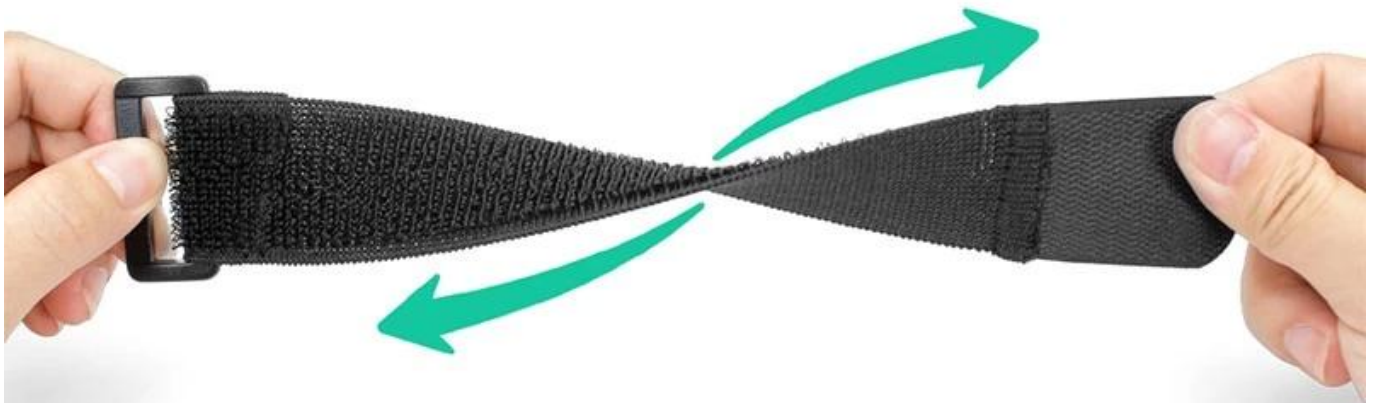

# ELASTIC SELF-ADHESIVE HOOK AND LOOP

**CUSTOMIZED ACCORDING TO  
ACTUAL REQUIREMENTS:**

**width**

**length**

**buckle material**

250mm

**TOTAL LENGTH: 182MM, STRETCH TO 250MM**

182mm

# ELASTIC SELF-ADHESIVE HOOK AND LOOP

Sewing plastic buckle

Neat hook face

Printing logo

Soft un-napped loop

***CAN FREELY MATCH A VARIETY OF  
SHAPES, BUCKLE MATERIAL***

# ELASTIC SELF-ADHESIVE HOOK AND LOOP

A GOOD HELPER OF HOUSEHOLD

**Tools  
management**

**Bundling  
carton**

**Binding  
wires**

▼ FACTORY

THE PRODUCTION PROCESS ▶

THE PRODUCTION PROCESS ◀