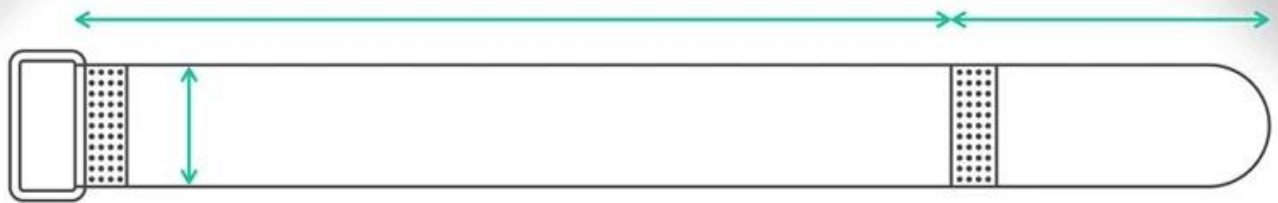

# ELASTIC SELF-ADHESIVE HOOK AND LOOP

**CUSTOMIZED ACCORDING TO  
ACTUAL REQUIREMENTS:**

**width**

**length**

**buckle material**

250mm

**TOTAL LENGTH: 182MM, STRETCH TO 250MM**

182mm

# ELASTIC SELF-ADHESIVE HOOK AND LOOP

Sewing plastic buckle

Neat hook face

Printing logo

Soft un-napped loop

***CAN FREELY MATCH A VARIETY OF  
SHAPES, BUCKLE MATERIAL***

# ELASTIC SELF-ADHESIVE HOOK AND LOOP

A GOOD HELPER OF HOUSEHOLD

**Tools  
management**

**Bundling  
carton**

**Binding  
wires**

▼ FACTORY

THE PRODUCTION PROCESS ▶

THE PRODUCTION PROCESS ◀