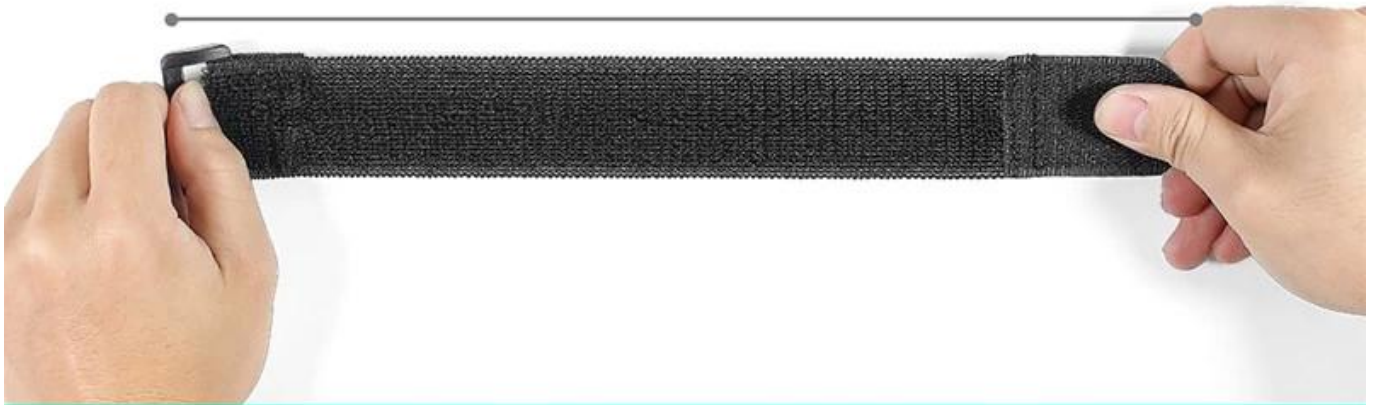

# ELASTIC SELF-ADHESIVE HOOK AND LOOP

**CUSTOMIZED ACCORDING TO  
ACTUAL REQUIREMENTS:**

**width**

**length**

**buckle material**

250mm

**TOTAL LENGTH: 182MM, STRETCH TO 250MM**

182mm

# ELASTIC SELF-ADHESIVE HOOK AND LOOP

Sewing plastic buckle

Neat hook face

Printing logo

Soft un-napped loop

***CAN FREELY MATCH A VARIETY OF  
SHAPES, BUCKLE MATERIAL***