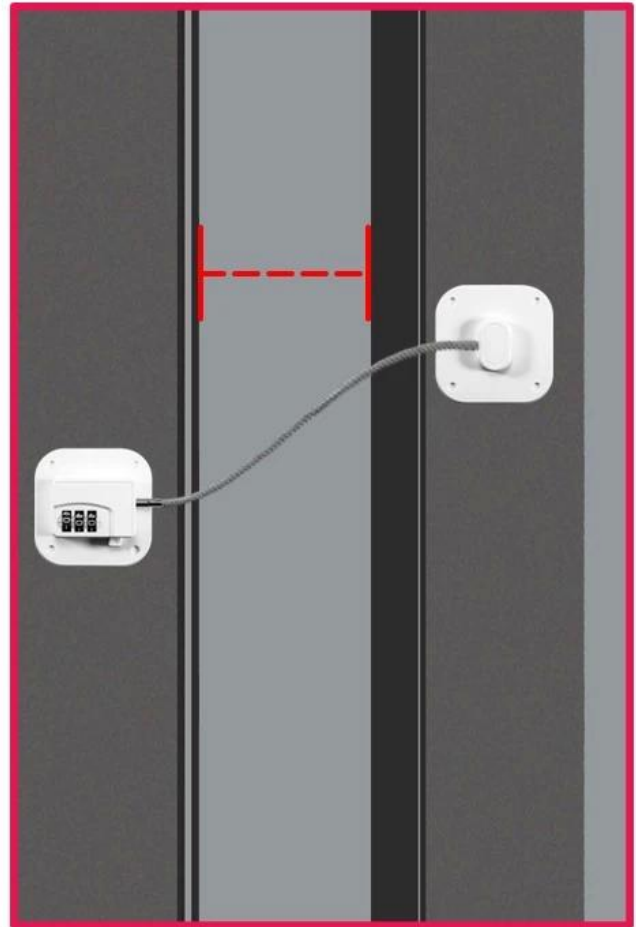

STAINLESS STEEL LOCK

Firm and anti-rust stainless steel material

SMOOTH EDGES

More beautiful and thoughtful non-slip insulating rubber

MULTI-STRANDS WIRE ROPE WRAP

INSULATING PLASTIC WRAP
To protect the wire rope from being corroded by chemical reactions

Out-opening window

In-opening window

Sliding windows

SUITABLE FOR ALL KINDS OF WINDOWS

Password lock

MULTIPURPOSE

Easy installation, firm and durable, effectively preventing children and babies from opening doors, windows and cabinet doors

WINDOW OPENING SIZE IS USER-DECIDED

window opening size depends on the installation position
The larger the stagger distance, the smaller the window opening space

Alignment positioning
makes biggest opening size