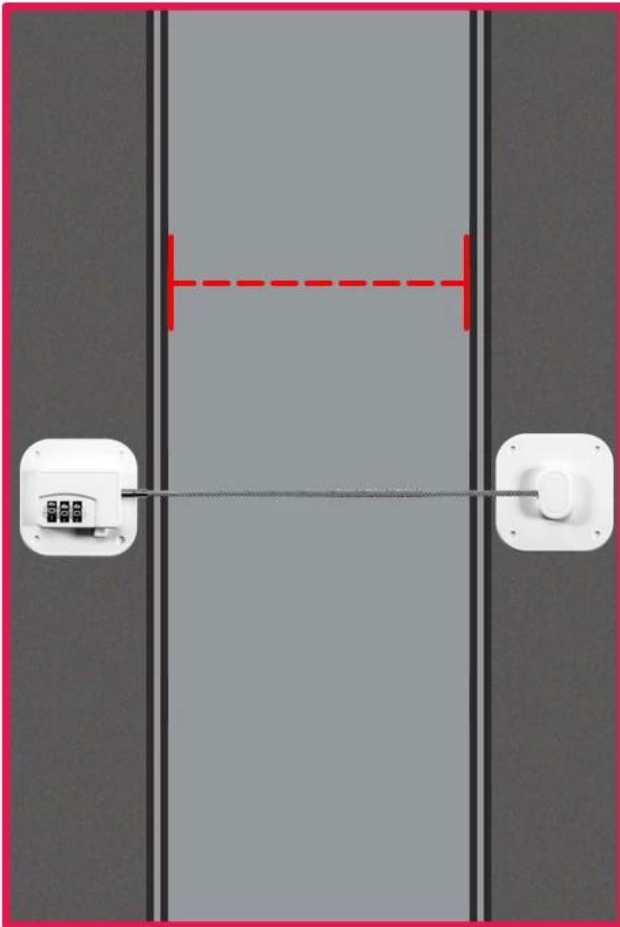

STAINLESS STEEL LOCK

Firm and anti-rust stainless steel material

SMOOTH EDGES

More beautiful and thoughtful non-slip insulating rubber

MULTI-STRANDS WIRE ROPE WRAP

INSULATING PLASTIC WRAP
To protect the wire rope from being corroded by chemical reactions

Out-opening window

In-opening window

Sliding windows

SUITABLE FOR ALL KINDS OF WINDOWS

Password lock

MULTIPURPOSE

Easy installation, firm and durable, effectively preventing children and babies from opening doors, windows and cabinet doors

WINDOW OPENING SIZE IS USER-DECIDED

window opening size depends on the installation position
The larger the stagger distance, the smaller the window opening space

Alignment positioning
makes biggest opening size

Diagonal positioning
makes small opening size

We have 5000m²factory, our own factory
The REAL STRENGTH is to show the true face to you

Strict certification testing provides quality guarantee and **WORRY-FREE EXPORT**