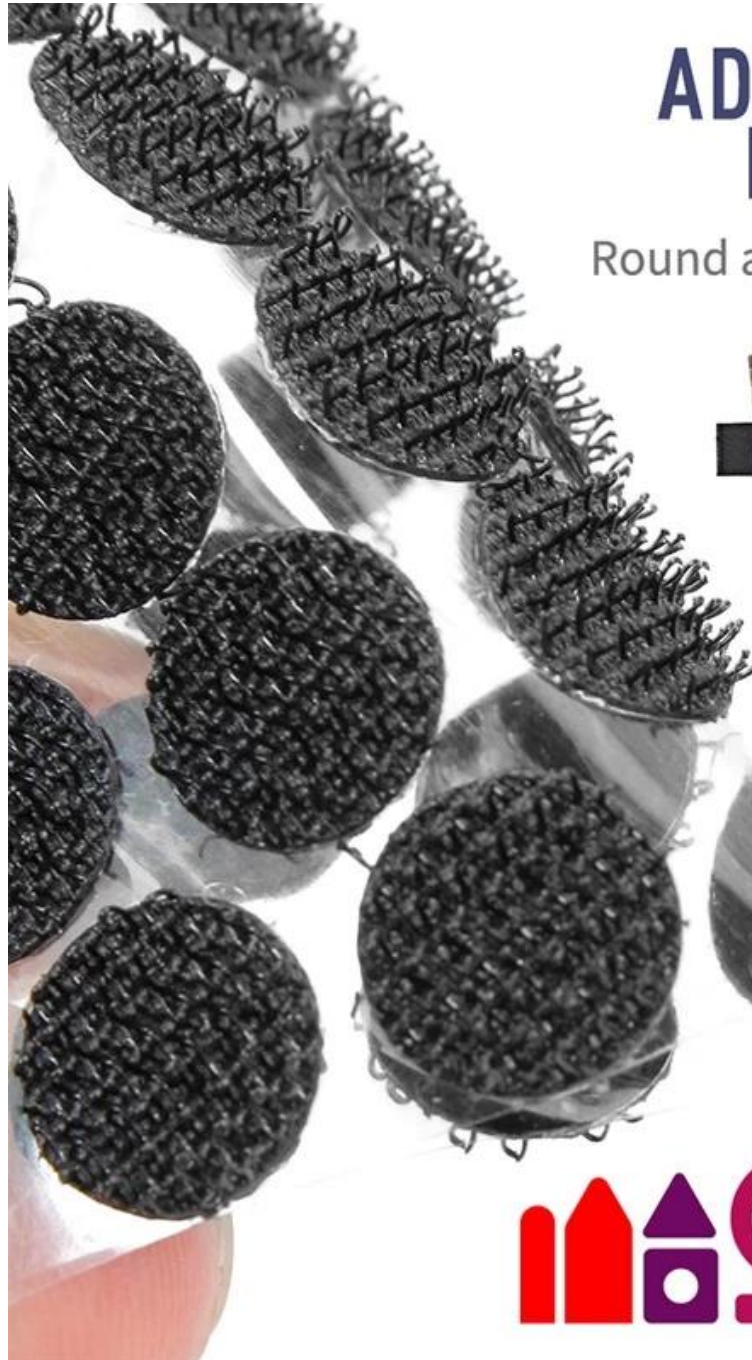

# ADHESIVE DIE-CUT HOOK AND LOOP

Round and square shape available  
multi size for option

**PRACTICAL  
AND SAFE**

**PREVENT BEDSHEET  
FROM SLIPPING**

**EASY TO  
DISASSEMBLE**

# **STRONG STICKY**

Hook side and loop side stick firmly, hard to pull apart

# HOOP AND LOOP FACE

**resuable for many times**

Usually hook side and loop side use in group, can be pasted repeatedly;  
It is suitable for daily home use scenarios such as cloth, wall, floor face, etc.