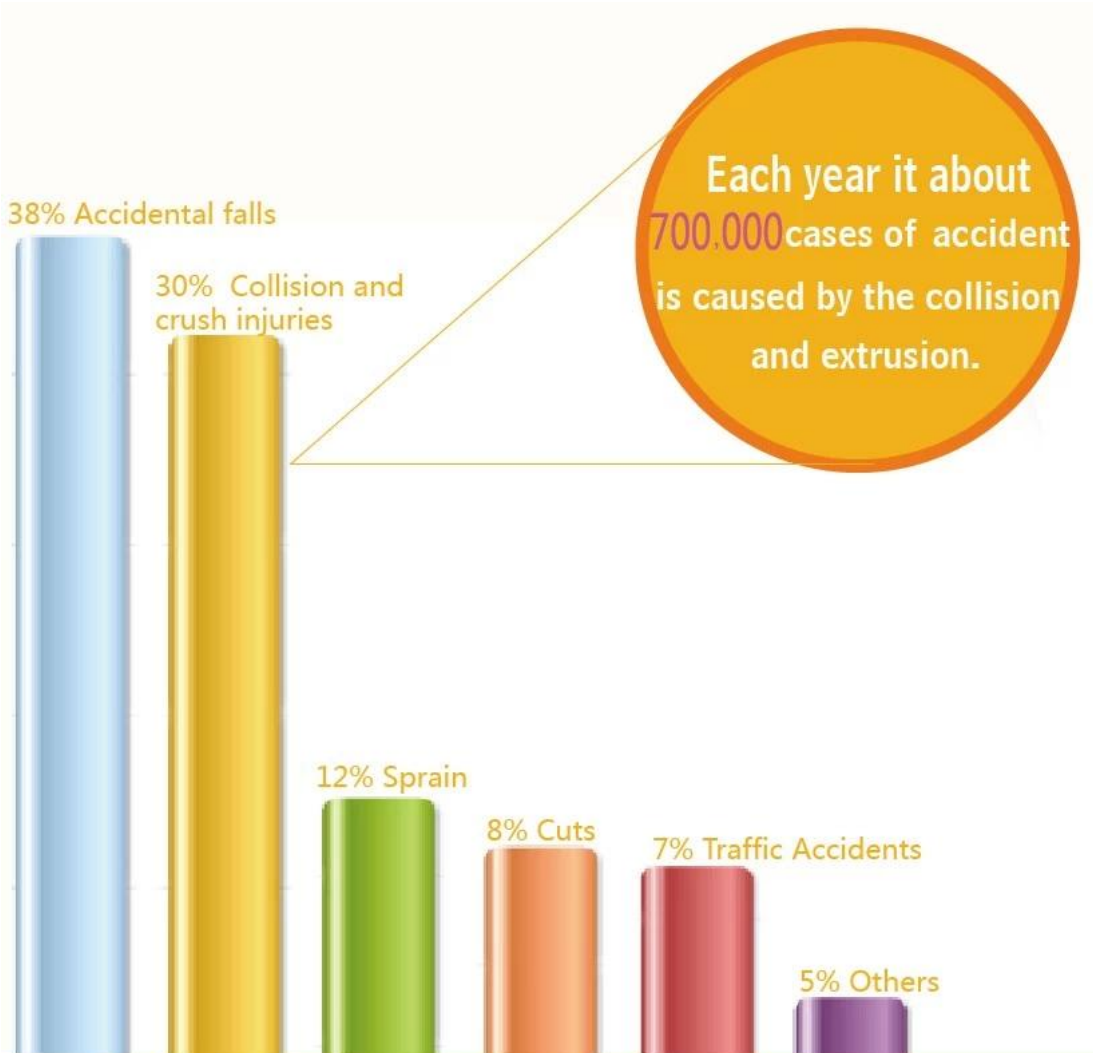

Baby safety magnetic drawer lock
Prevent child from getting hurt