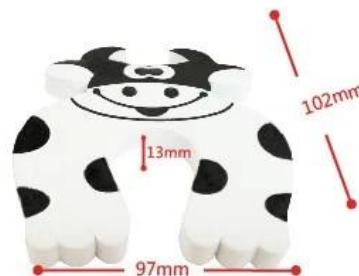

Standard type