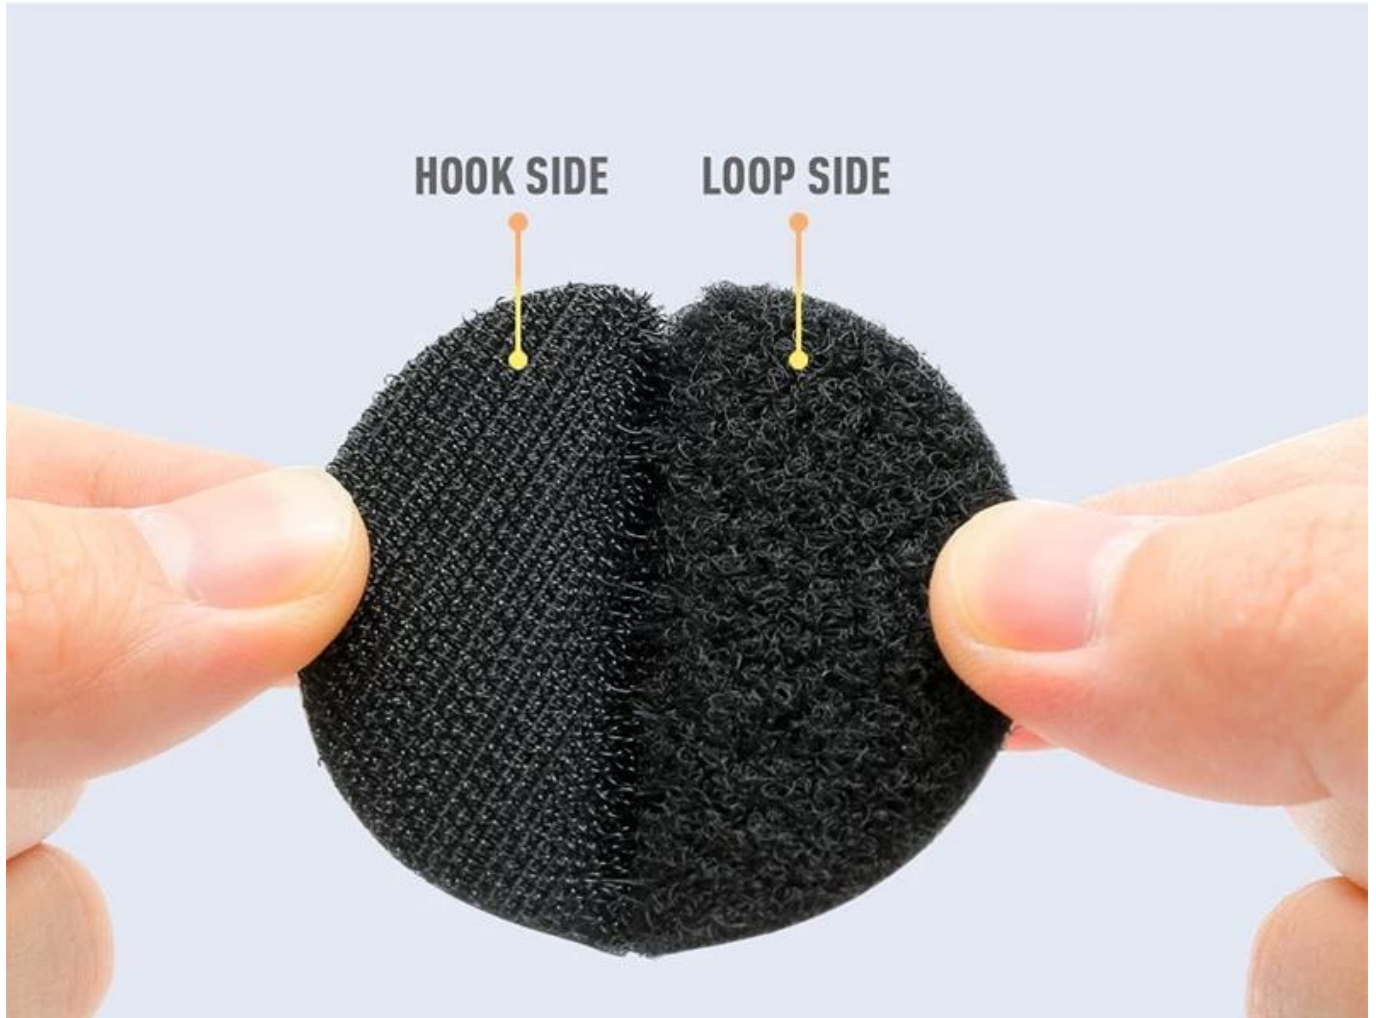

**PRACTICAL
AND SAFE**

**PREVENT BEDSHEET
FROM SLIPPING**

**EASY TO
DISASSEMBLE**

APPLICABLE SCENE

Suitable for many occasions like carpet and chairs

bed sheet

Sofa pad

Carpet

Seat

Interposer

STRONG STICKY

Hook side and loop side stick firmly, hard to pull apart

HOOP AND LOOP FACE

resuable for many times

Usually hook side and loop side use in group, can be pasted repeatedly;
It is suitable for daily home use scenarios such as cloth, wall, floor face, etc.