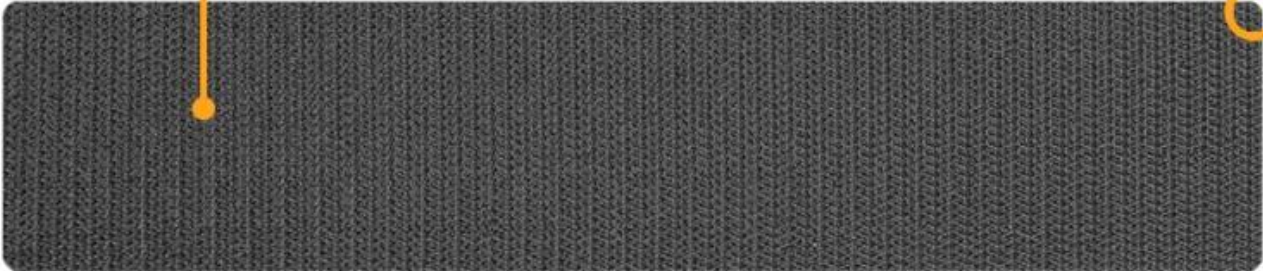

Right angle with edge

Rounded corners

No edges to increase the effective contact area by **10%**

High-end materials

We have **plenty of experience** in European markets and our car license plate holder adhesive hook loop tapes are hot selling on every Amazon and supermarket in Europe.

We use 100% nylon or mixed nylon polyester material to make the license plate **always stick** on the car during high speed. Please do not use 100% polyester material or worse, to avoid accident caused by dropping.

We use high-performance glue to ensure that the
HIGH-STRENGTH VISCOSITY
and
WATERPROOFNESS
make the license plate stick to the car firmly in
different environmental conditions.

Hot melt glue

Acrylic glue

Neat
Hook Tape

Can custom rounded
angle design

Can custom right
angle design

Strong
Adhesive

Soft
Loop Tape

Professional customization

**Custom
LOGO
printing**

Neat hook