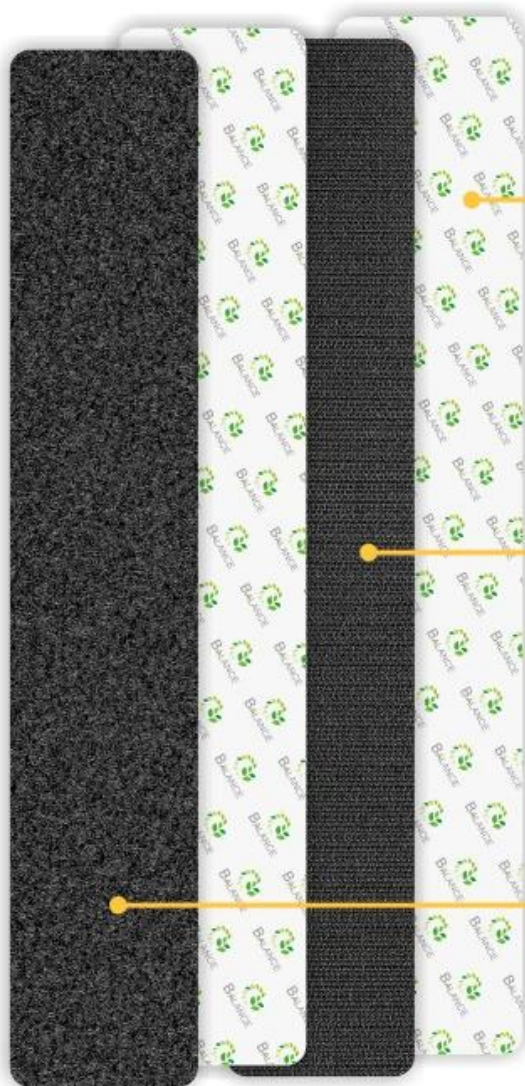

Right angle with edge

Rounded corners

No edges to increase the effective contact area by **10%**

High-end materials

We have **plenty of experience** in European markets and our car license plate holder adhesive hook loop tapes are hot selling on every Amazon and supermarket in Europe.

We use 100% nylon or mixed nylon polyester material to make the license plate **always stick** on the car during high speed. Please do not use 100% polyester material or worse, to avoid accident caused by dropping.

Neat
Hook Tape

Can custom rounded
angle design

Can custom right
angle design

Strong
Adhesive

Soft
Loop Tape

Professional customization

**Custom
LOGO
printing**

Neat hook