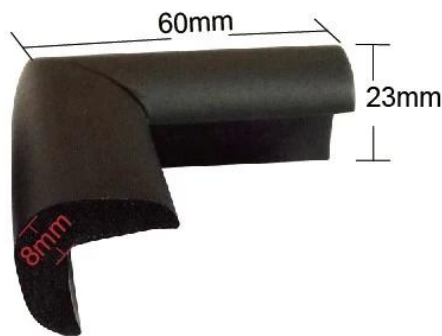

□□□□□

Usage

WWW.BALANCE-CHINA.COM
WWW.BUYVICE-CHINA.COM

WWW.BALANCE-CHINA.COM
WWW.BUYVICE-CHINA.COM

SIZE

PRODUCTS DESCRIPTION

- **Product name** Baby Safety Edge Guard & Corner Protector
- **Specification** 35*12mm*2m, 23*8mm*2m(edge guard)
55*35*12mm, 60*23*12mm(corner protector)
Accept customize
- **Material** NBR
- **Color** white grey brown black red pink beige
wood yellow green light green blue purple