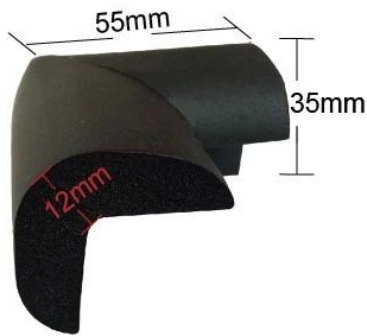

□□□□□

Usage

WWW.BALANCE-CHINA.COM
WWW.BUYVICE-CHINA.COM

WWW.BALANCE-CHINA.COM
WWW.BUYVICE-CHINA.COM

SIZE

PRODUCTS DESCRIPTION

- **Product name** Baby Safety Edge Guard & Corner Protector
- **Specification** 35*12mm*2m, 23*8mm*2m(edge guard)
55*35*12mm, 60*23*12mm(corner protector)
Accept customize
- **Material** NBR
- **Color** white grey brown black red pink beige
wood yellow green light green blue purple