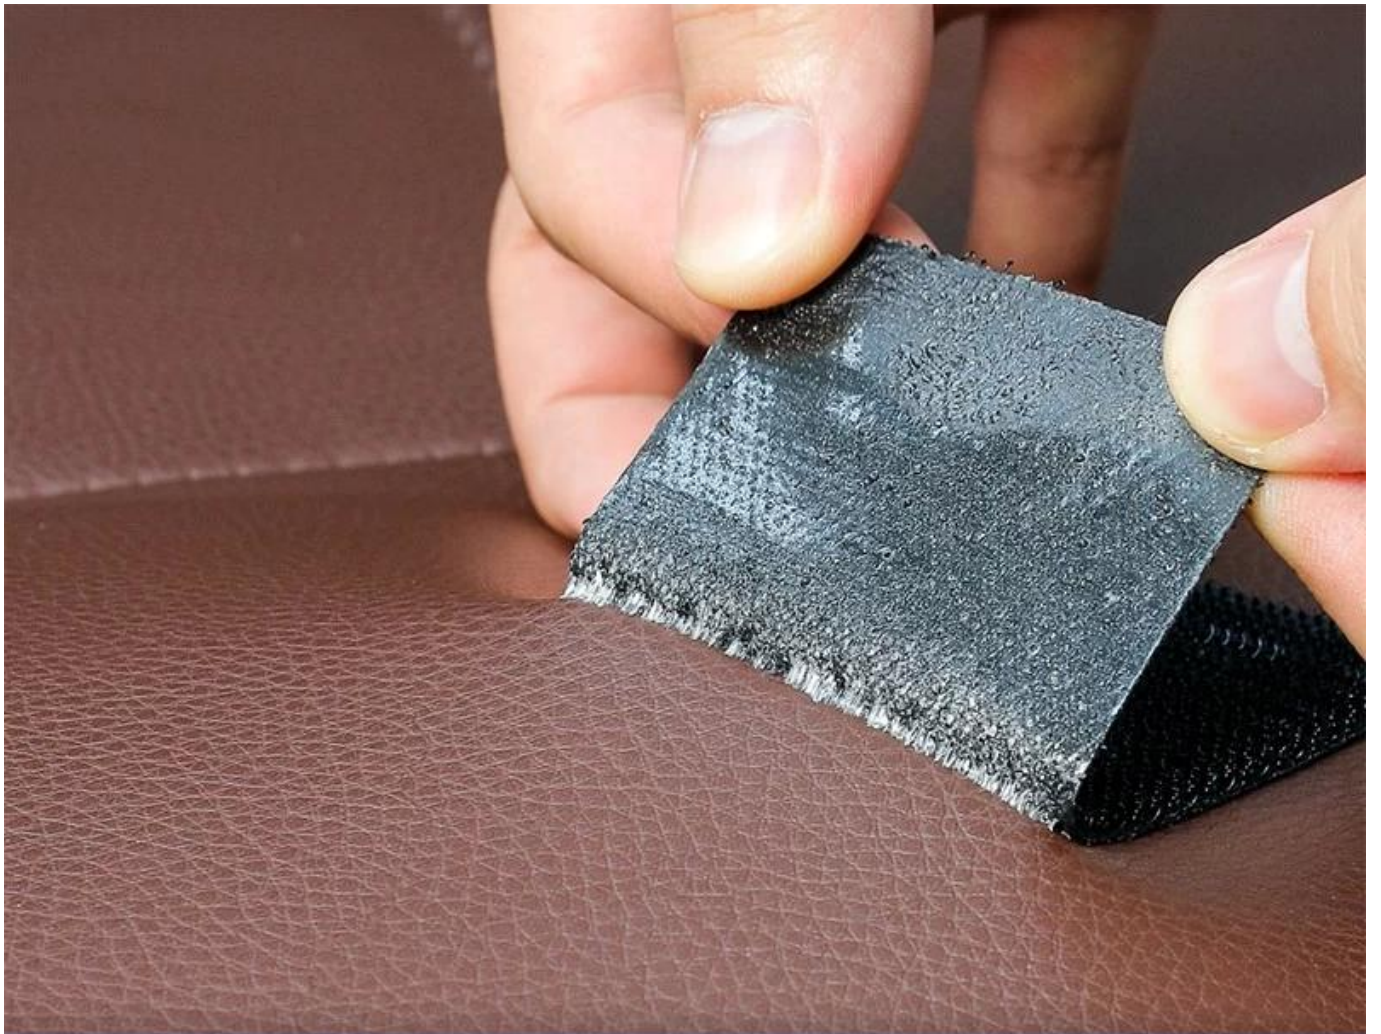

**PRACTICAL
AND SAFE**

**PREVENT BEDSHEET
FROM SLIPPING**

**EASY TO
DISASSEMBLE**

APPLICABLE SCENE

Suitable for many occasions like carpet and chairs

bed sheet

Sofa pad

Carpet

Seat

Interposer

STRONG STICKY

Hook side and loop side stick firmly, hard to pull apart

HOOP AND LOOP FACE

resuable for many times

Usually hook side and loop side use in group, can be pasted repeatedly;
It is suitable for daily home use scenarios such as cloth, wall, floor face, etc.

TEAR OFF WITHOUT TRACE

The machine's glue is smoother and good-sticky, tears off without trace

TIGHTLY BRAIDED AND DURABLE

Made of blended nylon mixed polyester material,
heat and cold resistant