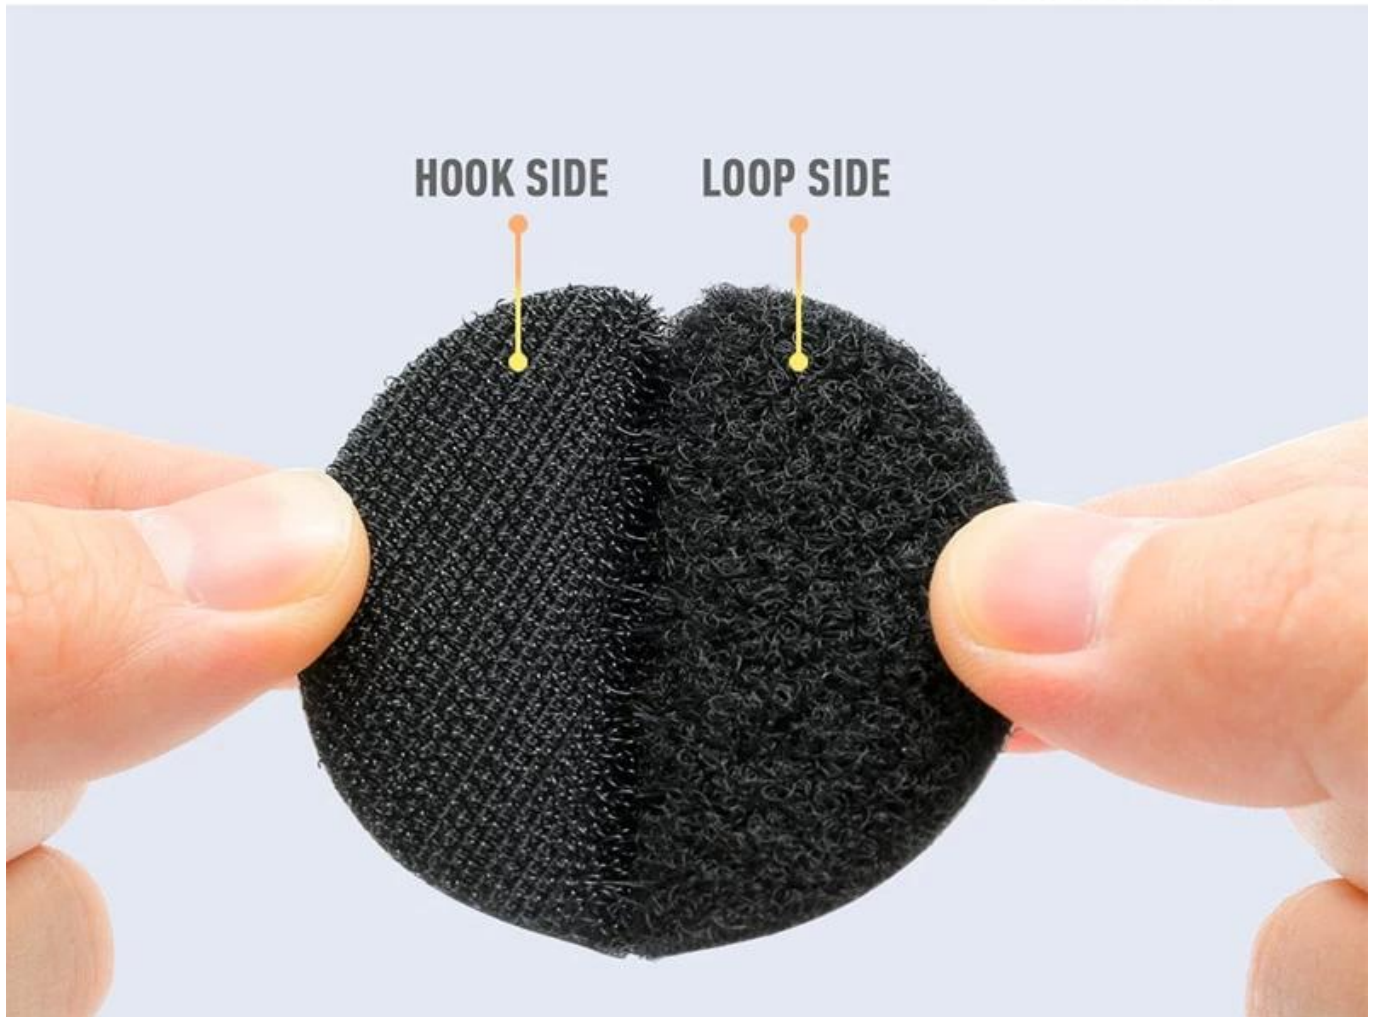

**PRACTICAL
AND SAFE**

**PREVENT BEDSHEET
FROM SLIPPING**

**EASY TO
DISASSEMBLE**

APPLICABLE SCENE

Suitable for many occasions like carpet and chairs

bed sheet

Sofa pad

Carpet

Seat

Interposer

STRONG STICKY

Hook side and loop side stick firmly, hard to pull apart

HOOP AND LOOP FACE

resuable for many times

Usually hook side and loop side use in group, can be pasted repeatedly;
It is suitable for daily home use scenarios such as cloth, wall, floor face, etc.

TEAR OFF WITHOUT TRACE

The machine's glue is smoother and good-sticky, tears off without trace

TIGHTLY BRAIDED AND DURABLE

Made of blended nylon mixed polyester material,
heat and cold resistant