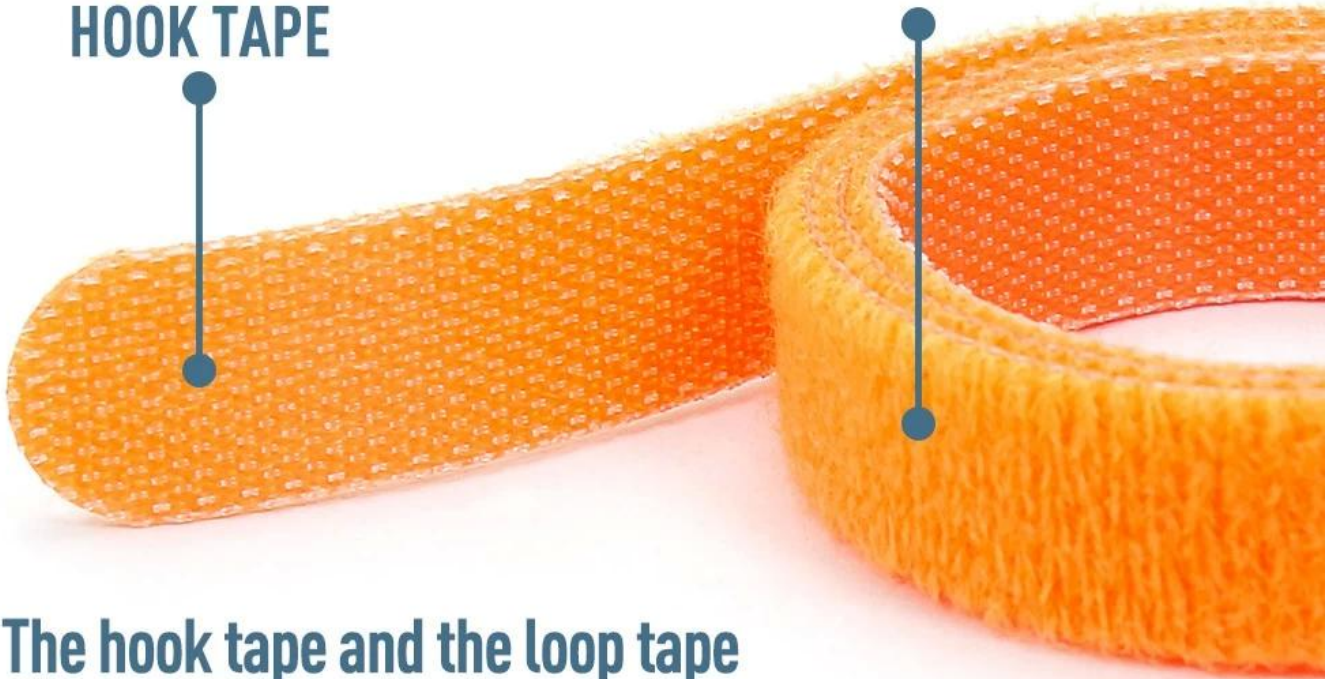

PUPPY ID COLLAR

Both cats and dogs can be used

Multicolor selection

12 pcs / pack

MULTI-COLOR SELECTION

MARK MORE PUPPIES

**IT CAN BE CUT AT WILL ACCORDING TO THE ACTUAL SITUATION.
BOTH BIG DOGS AND SMALL DOGS CAN BE USED**

HOOK TAPE

LOOP TAPE

The hook tape and the loop tape are bonded to each other, which has strong adhesion and is not easy to fall off

▼ FACTORY

THE PRODUCTION PROCESS ▶

THE PRODUCTION PROCESS ◀

SHIPPING ▶

Orders received