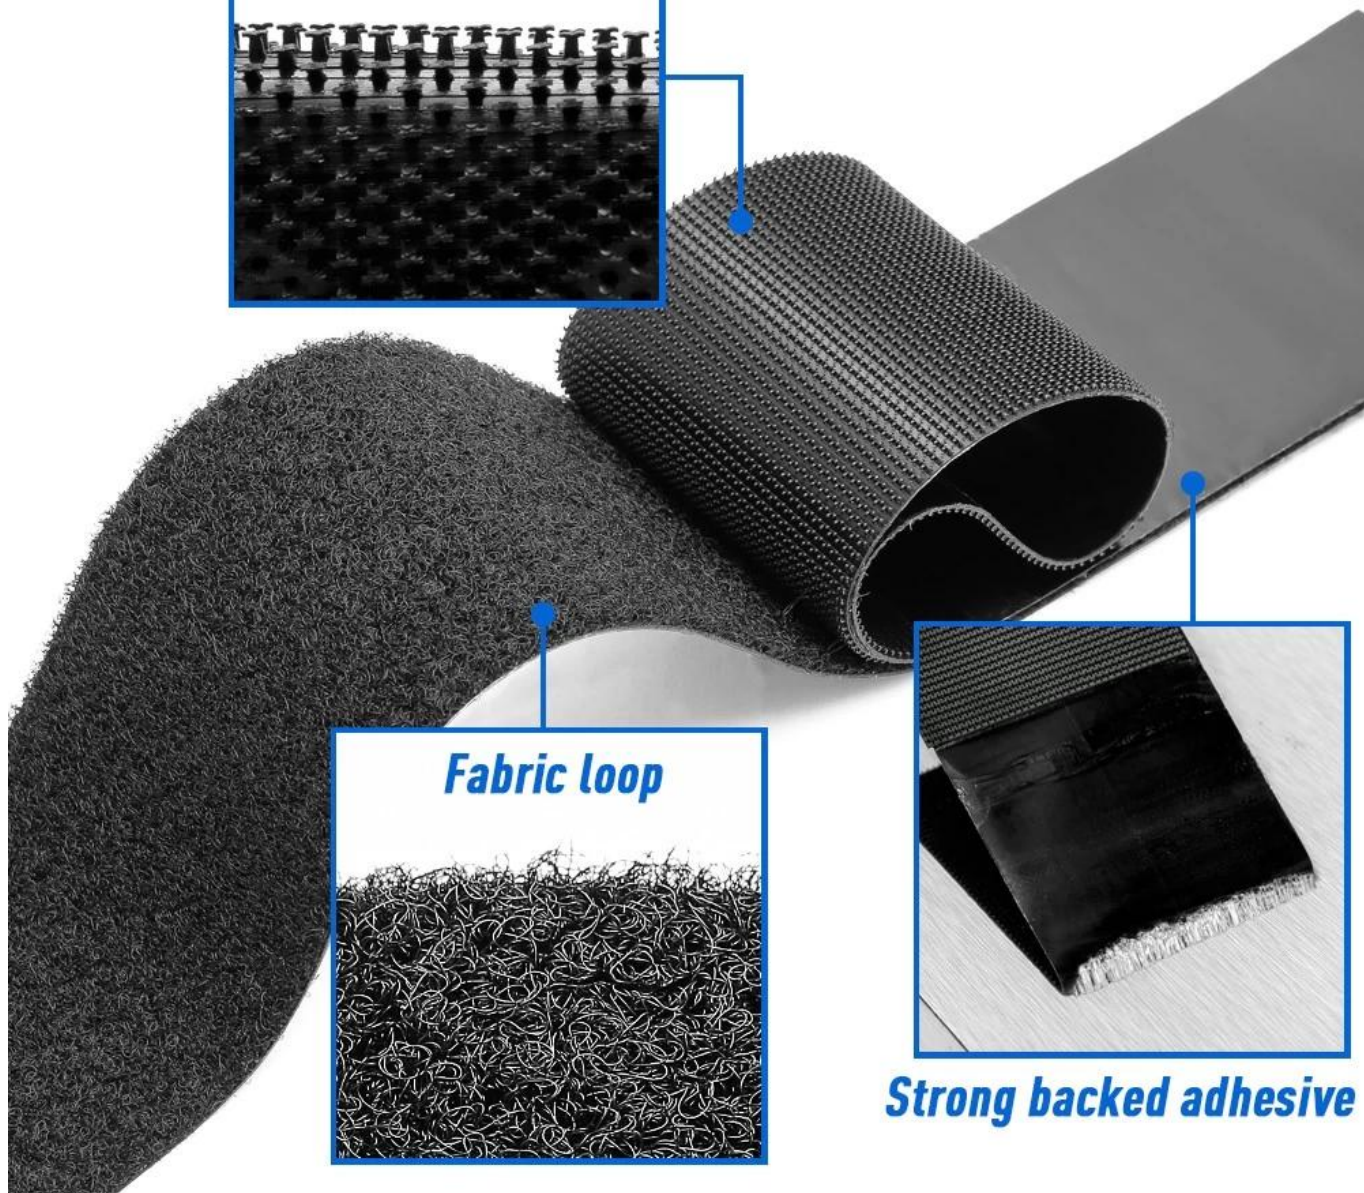

□□□ □□□□□ □□□□ □□□□

STRONG ADHESION

The hook and the loop surface stick to each other, sticking firmly, not easy to pull apart

Injection hook

Dense loop

TRANSPARENT FILM HOOK AND LOOP

No waste edge (hook, loop and glue till all edges)

**RELEASE PAPER
HOOK AND LOOP**

VS

**TRANSPARENT FILM
HOOK AND LOOP**

Injection hook

Fabric loop

Strong backed adhesive

NO TRACE STRONG HOOK AND LOOP

Various specifications support customization

Black
5CM

White
5CM

Black
2.5CM

White
2.5CM