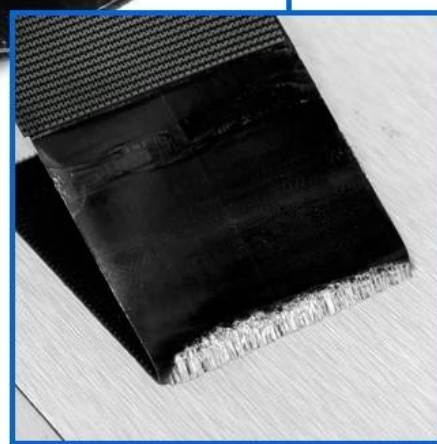

□□□ □□□□□ □□□□ □□□□

STRONG ADHESION

The hook and the loop surface stick to each other, sticking firmly, not easy to pull apart

Injection hook

Dense loop

TRANSPARENT FILM HOOK AND LOOP

No waste edge (hook, loop and glue till all edges)

**RELEASE PAPER
HOOK AND LOOP**

VS

**TRANSPARENT FILM
HOOK AND LOOP**

Injection hook

Fabric loop

Strong backed adhesive

NO TRACE STRONG HOOK AND LOOP

Various specifications support customization

Black
5CM

White
5CM

Black
2.5CM

White
2.5CM