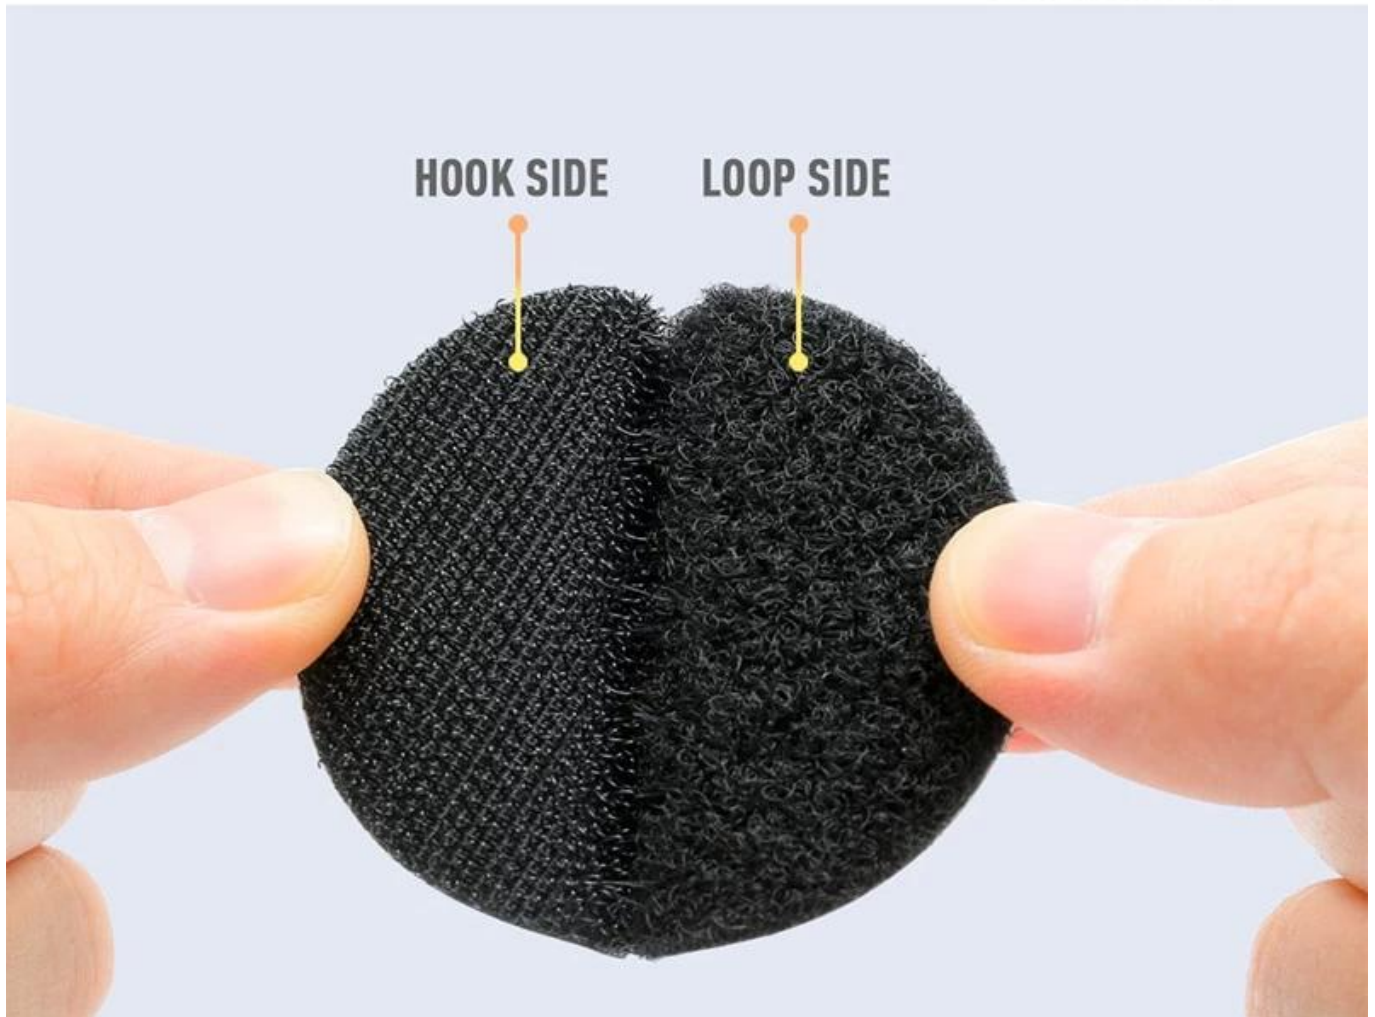

ADHESIVE DIE-CUT HOOK AND LOOP

Round and square shape available
 multi size for option

**PRACTICAL
AND SAFE**

**PREVENT BEDSHEET
FROM SLIPPING**

**EASY TO
DISASSEMBLE**

APPLICABLE SCENE

Suitable for many occasions like carpet and chairs

bed sheet

Sofa pad

Carpet

Seat

Interposer

STRONG STICKY

Hook side and loop side stick firmly, hard to pull apart

HOOP AND LOOP FACE

resuable for many times

Usually hook side and loop side use in group, can be pasted repeatedly;
It is suitable for daily home use scenarios such as cloth, wall, floor face, etc.

TEAR OFF WITHOUT TRACE

The machine's glue is smoother and good-sticky, tears off without trace