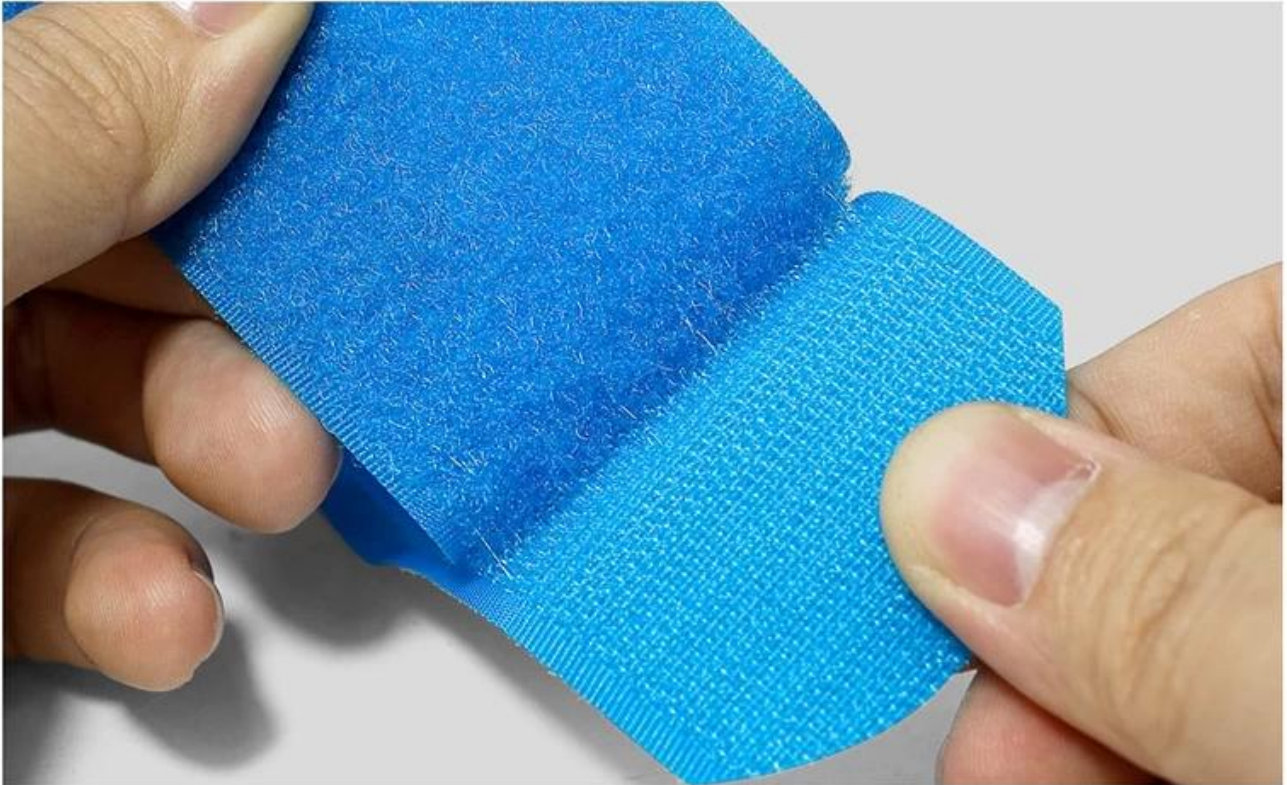

# CAN SPLIT USE

The two are used together with a cross pack, it can be tied horizontally or vertically

**RUBBER BUCKLE STYLE**

Iron clasp style and rubber buckle style can be customized  
It can be adjusted according to your requirement  
not easy to deform and break

# LUGGAGE STRAP

Reinforce the luggage / avoid tear

# TOP QUALITY NYLON HOOK AND LOOP STRAP

Abrasion resistant material, not easy to deformation or fracture  
bright color, durable