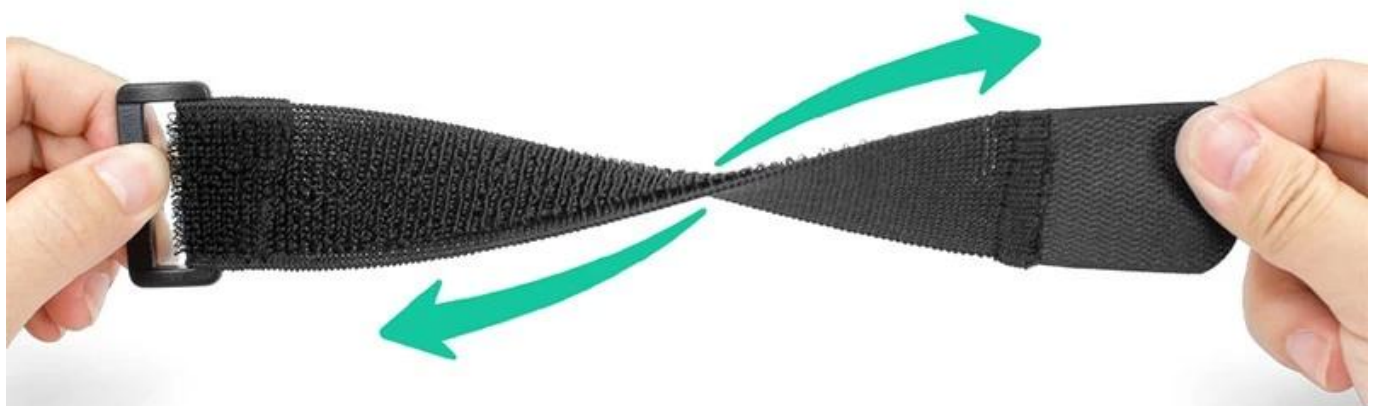

[Elastic Hook and Loop Straps](#)

These elastic hook and loop straps are made from a soft, stretchy fabric and feature a durable plastic buckle. They are perfect for securing items in a car, on a boat, or in a truck. The straps are available in a variety of colors and lengths, and can be customized to fit your specific needs. They are also easy to use and can be adjusted to provide a snug fit. The straps are made from a high-quality material that is resistant to wear and tear, and they are easy to clean. They are a great choice for anyone who needs a reliable and secure way to hold things in place.

ELASTIC SELF-ADHESIVE HOOK AND LOOP

**CUSTOMIZED ACCORDING TO
ACTUAL REQUIREMENTS:**

width

length

buckle material

250mm

TOTAL LENGTH: 182MM, STRETCH TO 250MM

182mm

ELASTIC SELF-ADHESIVE HOOK AND LOOP

Sewing plastic buckle

Neat hook face

Printing logo

Soft un-napped loop

CAN FREELY MATCH A VARIETY OF SHAPES, BUCKLE MATERIAL

ELASTIC SELF-ADHESIVE HOOK AND LOOP

A GOOD HELPER OF HOUSEHOLD