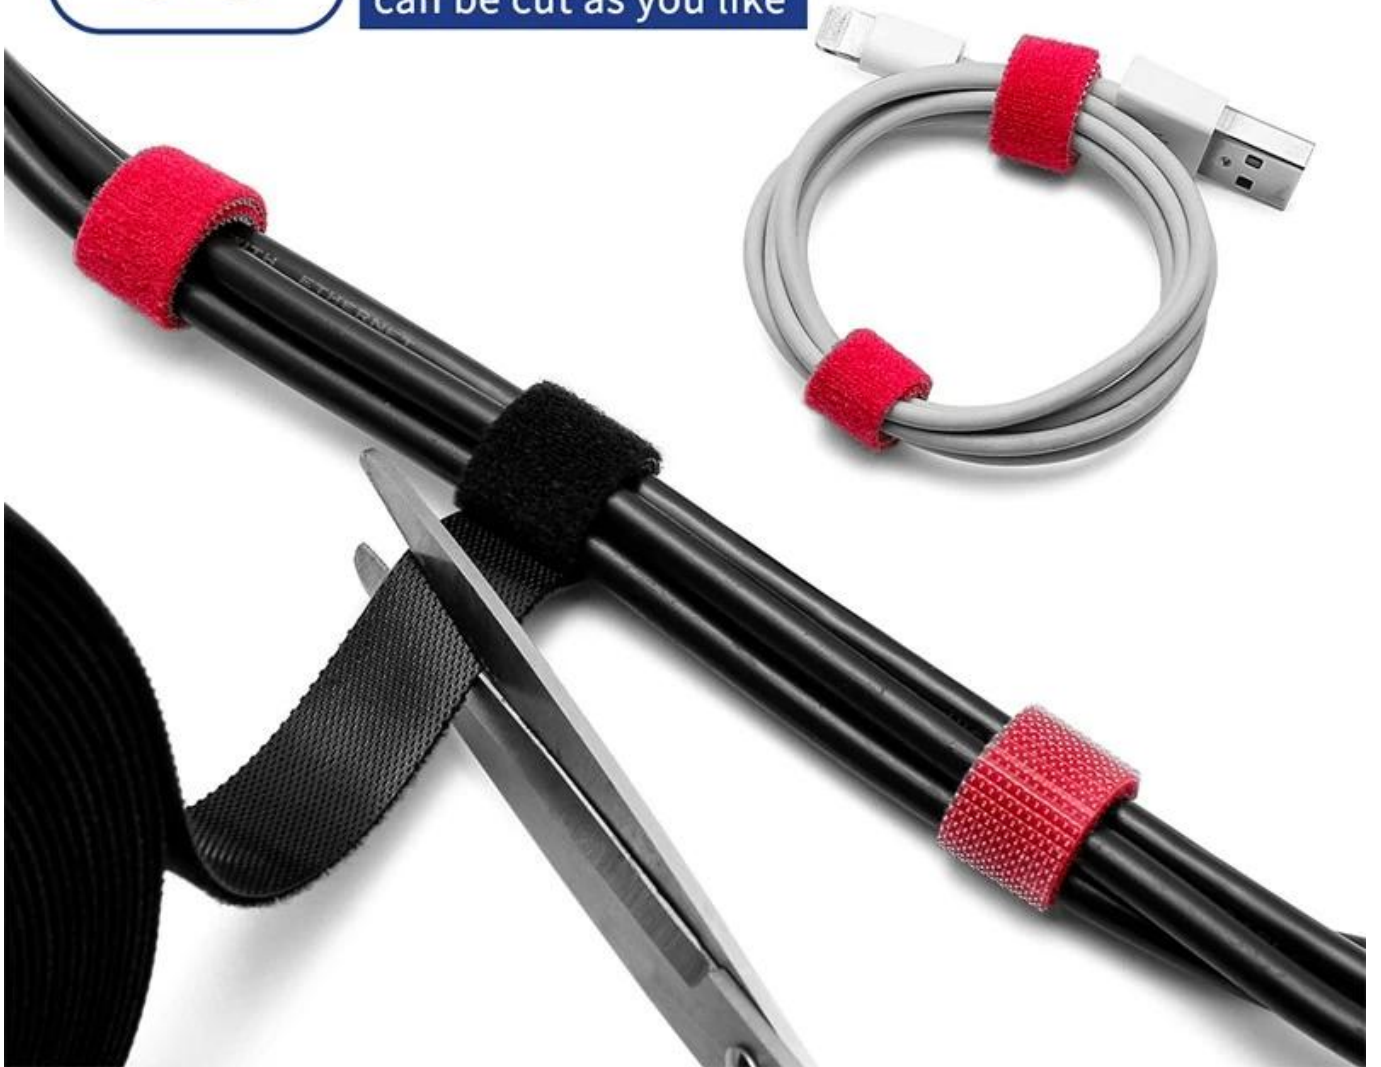

Guangzhou Balance Daily Commodities Co., LTD 係 中國 廣東 省 廣州 市 白雲 區 太和 鎮 廣 州 廣 興 街 2005 號 係 一 家 專 業 經 營 各 種 織 造 布 料 及 織 造 帶 子 之 廠 家 . 廠 家 佔 地 4000 多 平 方 米 廠 房 寬 敞 通 風 採 光 充 足 設 備 齊 全 質 量 保 證 價 格 實 惠 誠 實 經 營 誠 信 為 本 竭 誠 為 各 界 朋 友 服 務 ... 廠 家 經 營 各 種 織 造 布 料 及 織 造 帶 子 等 各 種 織 造 布 料 及 織 造 帶 子 . 廠 家 經 營 各 種 織 造 布 料 及 織 造 帶 子 BSCI 及 ISO9001 及 SGS. 廠 家 經 營 各 種 織 造 布 料 及 織 造 帶 子 等 各 種 織 造 布 料 及 織 造 帶 子 .