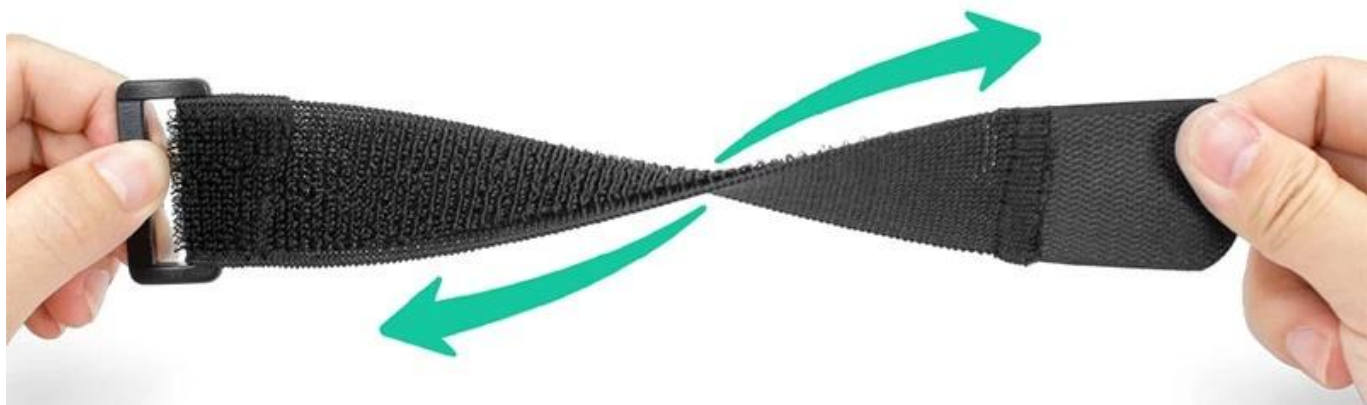

弹性自粘钩扣带

弹性自粘钩扣带是一种由弹性材料制成的带子，一端带有钩扣，另一端带有粘钩。它广泛应用于各种场合，如运动器材、医疗设备、工业设备等。其优点是弹性好、使用方便、易于清洗。长度通常为12英寸。弹性自粘钩扣带的材料有多种选择，如尼龙、聚酯纤维等。弹性自粘钩扣带的钩扣有多种形状，如D形钩扣、方形钩扣等。弹性自粘钩扣带的粘钩有多种形状，如圆形粘钩、方形粘钩等。弹性自粘钩扣带的颜色有多种选择，如黑色、灰色、白色等。

ELASTIC SELF-ADHESIVE HOOK AND LOOP

CUSTOMIZED ACCORDING TO ACTUAL REQUIREMENTS:

- width
- length
- buckle material

250mm

TOTAL LENGTH: 182MM, STRETCH TO 250MM

182mm

ELASTIC SELF-ADHESIVE HOOK AND LOOP

Sewing plastic buckle

Neat hook face

Printing logo

Soft un-napped loop

CAN FREELY MATCH A VARIETY OF SHAPES, BUCKLE MATERIAL

ELASTIC SELF-ADHESIVE HOOK AND LOOP

A GOOD HELPER OF HOUSEHOLD

**Tools
management**

**Bundling
carton**

**Binding
wires**

Three-legged Race

Kneepad strap

Waist protective belt

MULTIPLE APPLICATIONS

Office document management

Sundries management

Medical bandage