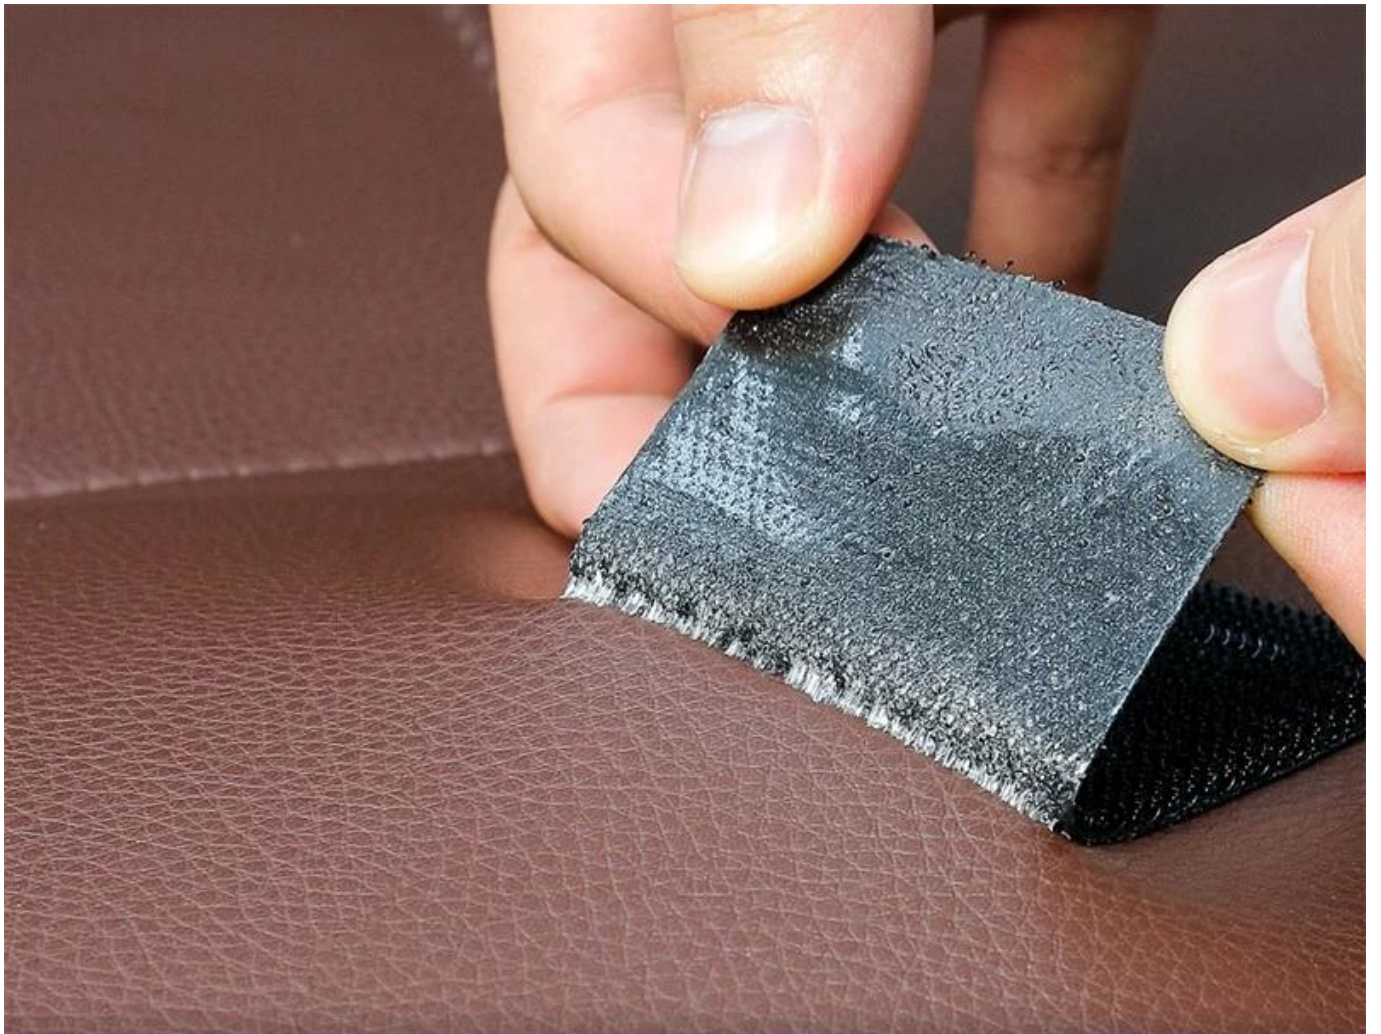

# **STRONG STICKY**

Hook side and loop side stick firmly, hard to pull apart

# HOOP AND LOOP FACE

**resuable for many times**

Usually hook side and loop side use in group, can be pasted repeatedly;  
It is suitable for daily home use scenarios such as cloth, wall, floor face, etc.

## **TEAR OFF WITHOUT TRACE**

The machine's glue is smoother and good-sticky, tears off without trace

# TIGHTLY BRAIDED AND DURABLE

Made of blended nylon mixed polyester material,  
heat and cold resistant