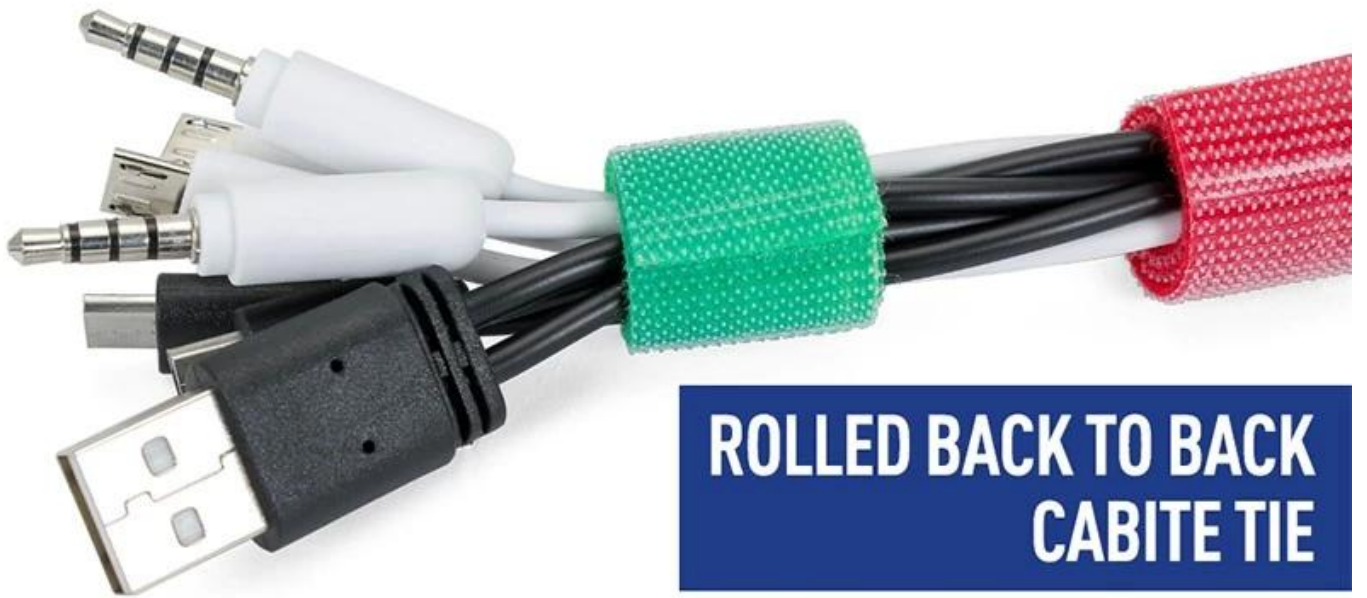

ROLLED BACK TO BACK CABITE TIE

Hook and loop separated
are easy to bind and high
adhesion

EASY AND SIMPLE TO USE STORED IN THE "FIRST LINE"

The "scavenger" in the messy wire, one cut, one wrap, one
paste is convenient and quick