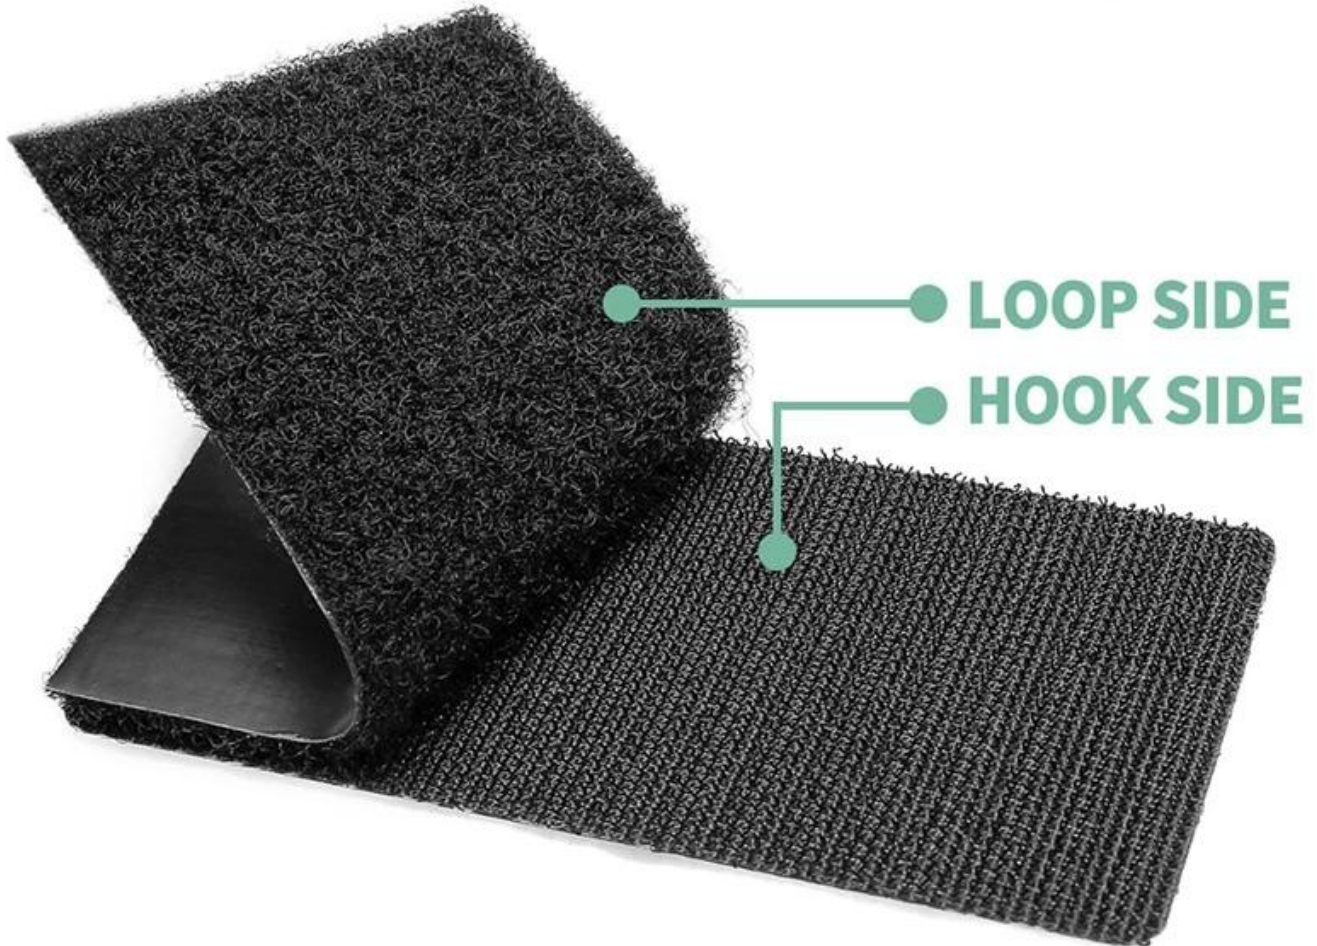

□□ □□□□ □□□ □□□

STRONG ADHESIVE

LASTING ADHESION

**TEAR OFF WITHOUT
STAIN/WEAR**

TRANSPARENT FILM HOOK AND LOOP

No waste edge (hook, loop and glue till all edges)

BUSHY LOOP

NEAT HOOK+BUSHY LOOP

Can be used repeatedly

The hook surface is usually used in conjunction with the loop surface and can be pasted repeatedly. It is suitable for daily home use scenarios such as cloth, desktop, wall, etc.

**/TEAR OFF WITHOUT
STAINS/**

Strong adhesive peel off without residue