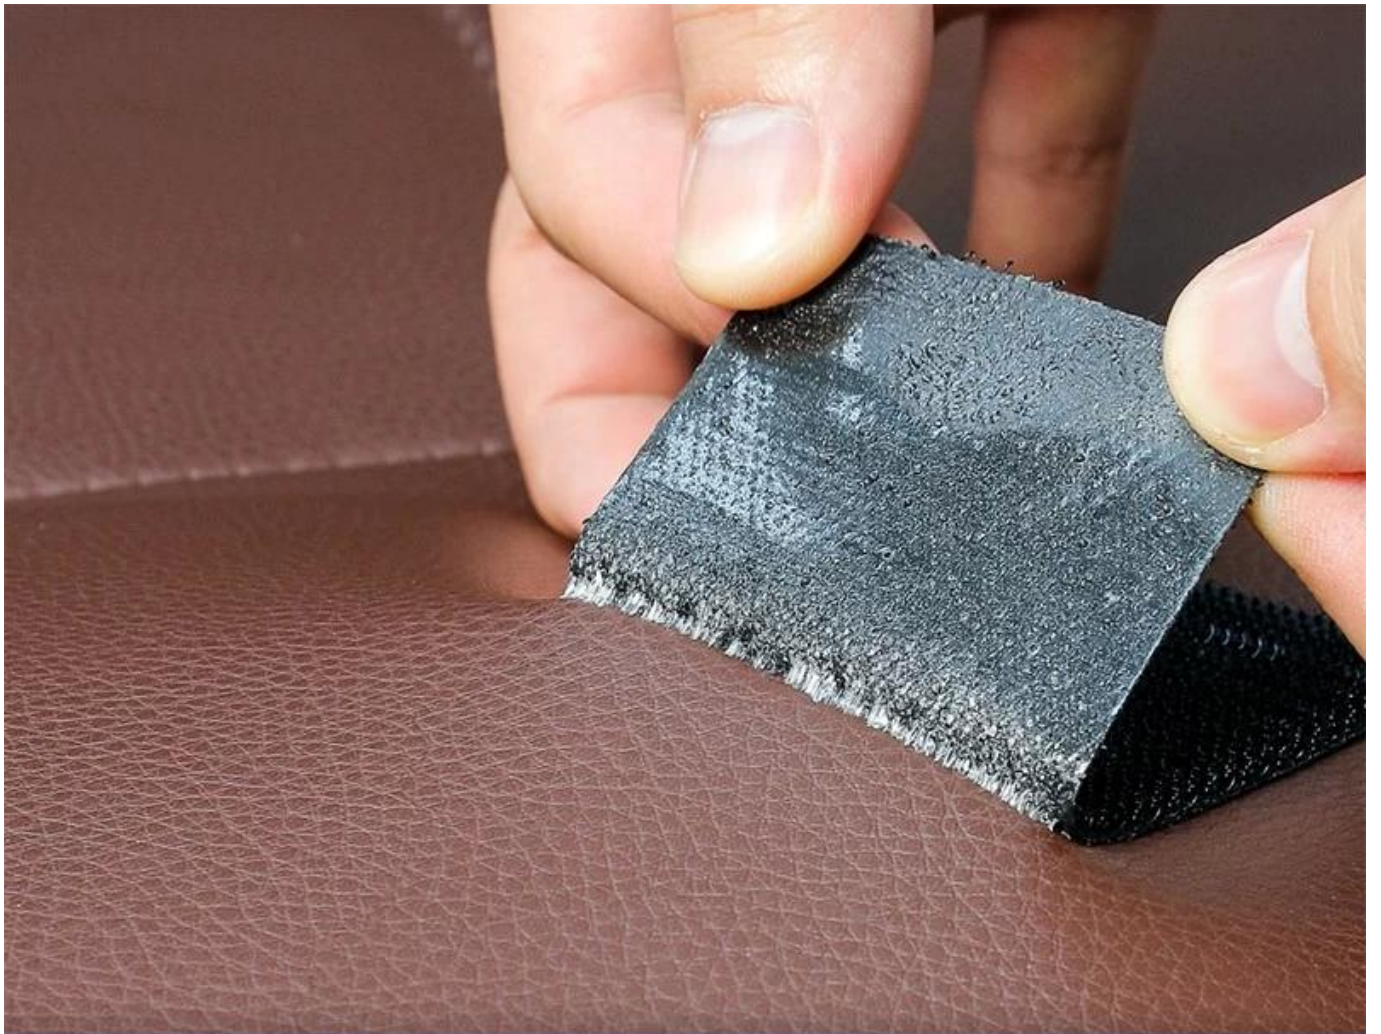

# ADHESIVE DIE-CUT HOOK AND LOOP

Round and square shape available  
multi size for option

**PRACTICAL  
AND SAFE**

**PREVENT BEDSHEET  
FROM SLIPPING**

**EASY TO  
DISASSEMBLE**

# **STRONG STICKY**

Hook side and loop side stick firmly, hard to pull apart

# HOOP AND LOOP FACE

**resuable for many times**

Usually hook side and loop side use in group, can be pasted repeatedly;  
It is suitable for daily home use scenarios such as cloth, wall, floor face, etc.

## **TEAR OFF WITHOUT TRACE**

The machine's glue is smoother and good-sticky, tears off without trace