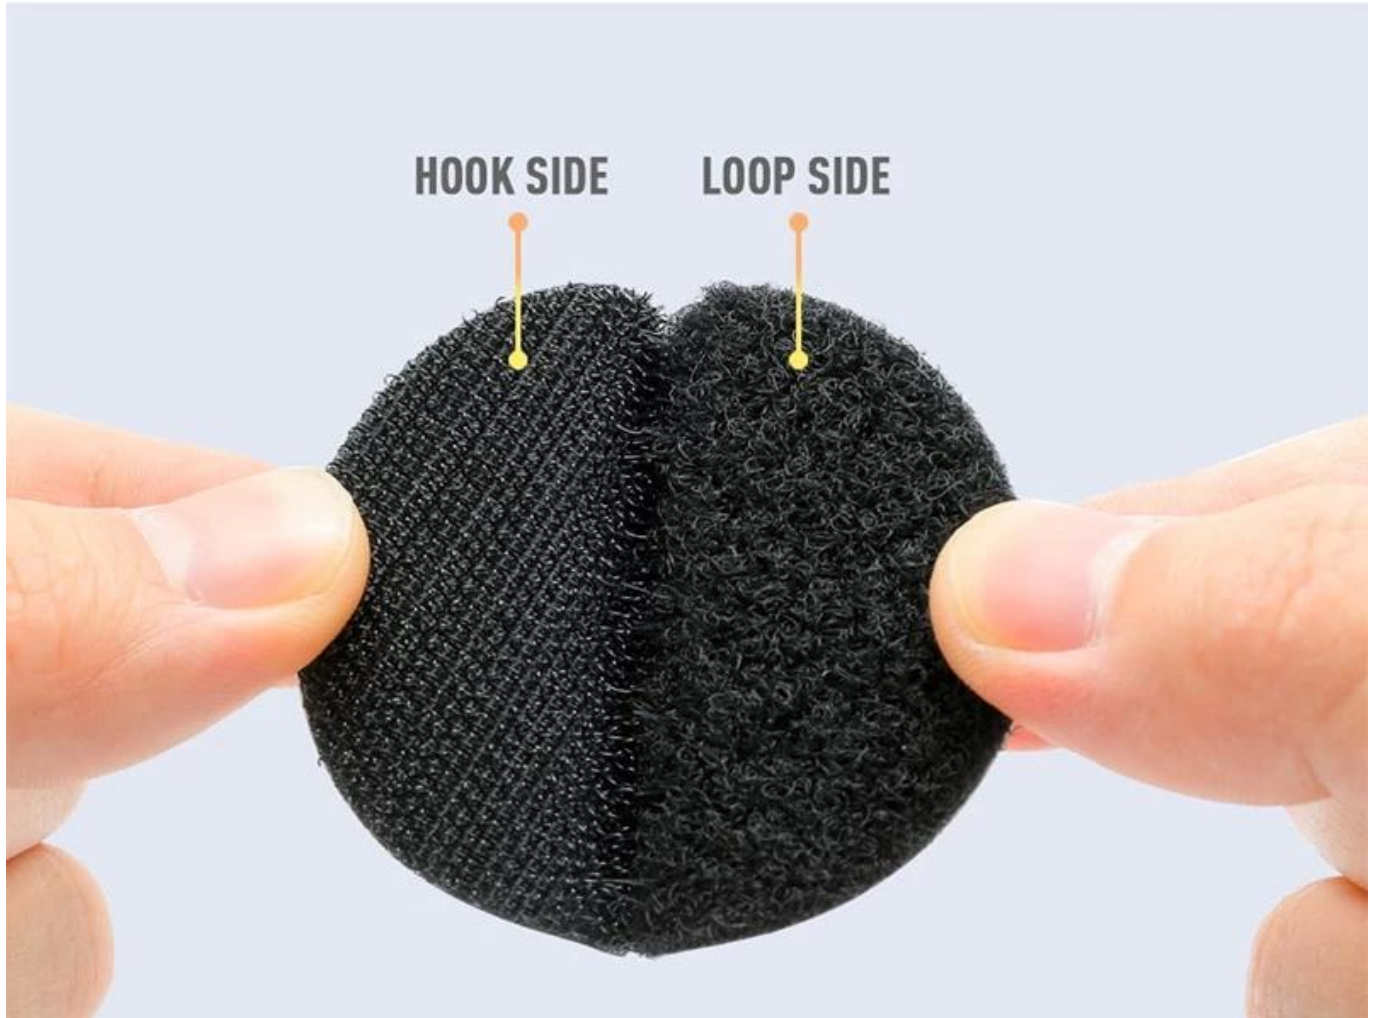

# ADHESIVE DIE-CUT HOOK AND LOOP

Round and square shape available  
multi size for option

**PRACTICAL  
AND SAFE**

**PREVENT BEDSHEET  
FROM SLIPPING**

**EASY TO  
DISASSEMBLE**

# **STRONG STICKY**

Hook side and loop side stick firmly, hard to pull apart

# HOOP AND LOOP FACE

**resuable for many times**

Usually hook side and loop side use in group, can be pasted repeatedly;  
It is suitable for daily home use scenarios such as cloth, wall, floor face, etc.