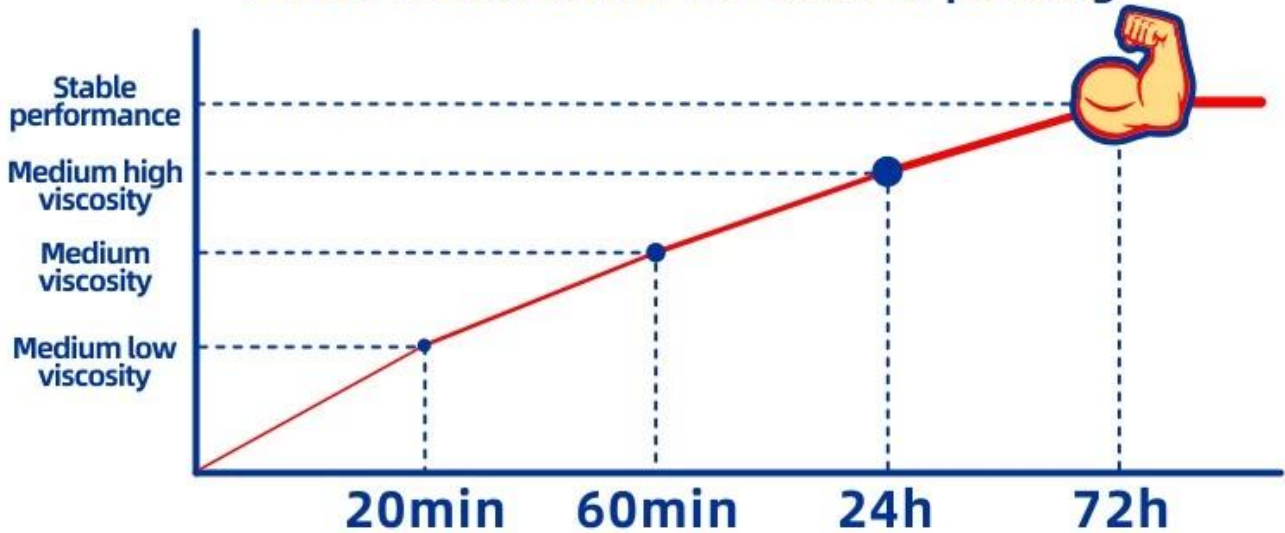

# TIPS

Better results after 72 hours of pasting

Welcome to take the free samples to test, compare the adhesion and evaluate & feel the strong adhesive force before place the order.

**STRONG ADHESIVE**

Various styles, new mould will be opened at your needs