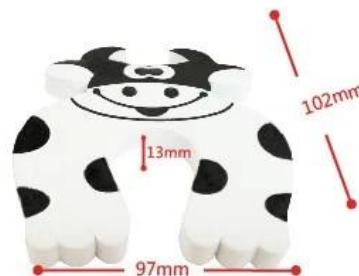

SIZE

“C”type

“U”type

Thickening type

Standard type

PRODUCTS DESCRIPTION

Adorable
Cute animal cartoon style,
bright colors to make you
feel warmly.

cow