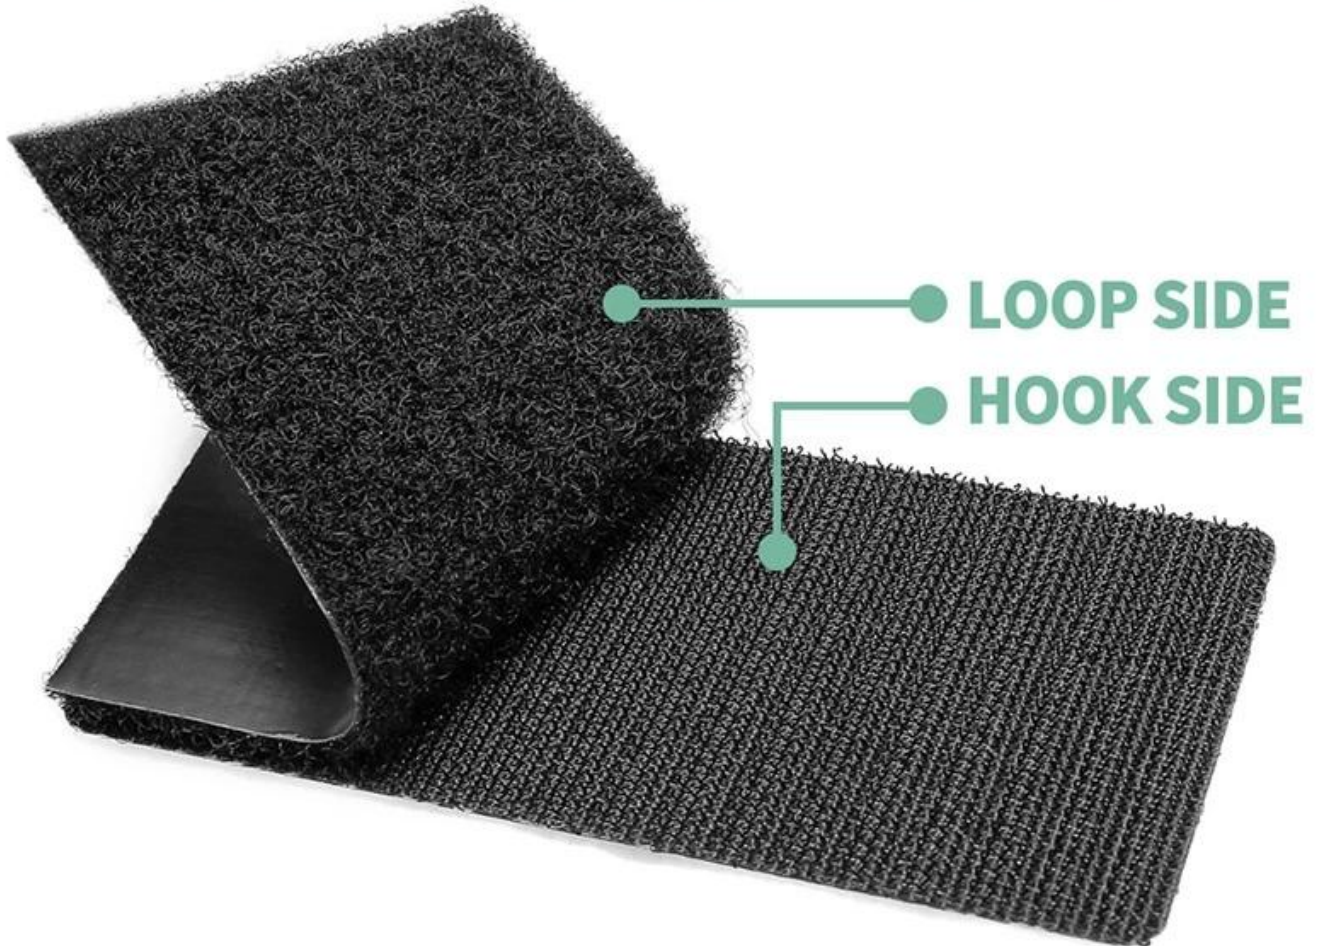

Слипчивая лента крюка и петли

STRONG ADHESIVE

LASTING ADHESION

**TEAR OFF WITHOUT
STAINSTEAR**

TRANSPARENT FILM HOOK AND LOOP

No waste edge (hook, loop and glue till all edges)

BUSHY LOOP

NEAT HOOK+BUSHY LOOP

Can be used repeatedly

The hook surface is usually used in conjunction with the loop surface and can be pasted repeatedly. It is suitable for daily home use scenarios such as cloth, desktop, wall, etc.

**/TEAR OFF WITHOUT
STAINS/**

Strong adhesive peel off without residue