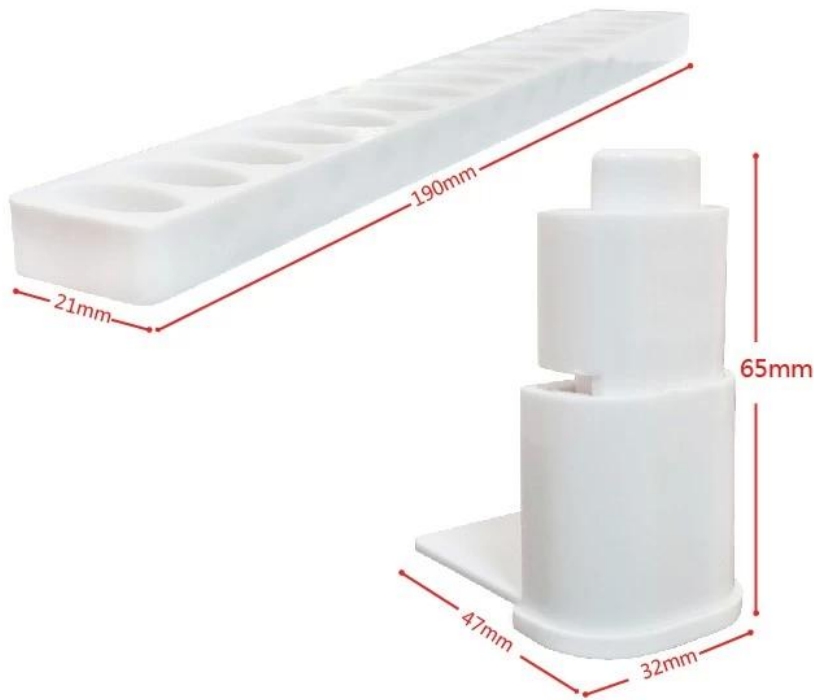

# Usage

**S**afety  
Peace in mind

**A**justable

You can control windows open from 1 to 5 cm

Easy-operated on-off switch

**C**hild Proof

**S**trong  
adhesive

□□□ □□ □□ □□ □ □□ □□ □ □□ □□ □□□ □□□□ □□□ □□□□□.

## SIZE

## PRODUCTS DESCRIPTION

○ **Product name** Adjustable sliding window/door lock

○ **Color**  White  
(Accepting custom)

○ **Material** ABS

○ **Features**  
-Easy to install  
-Strong adhesive  
-Easy-operated on-off switch  
-Control windows open from 1 to 15cm