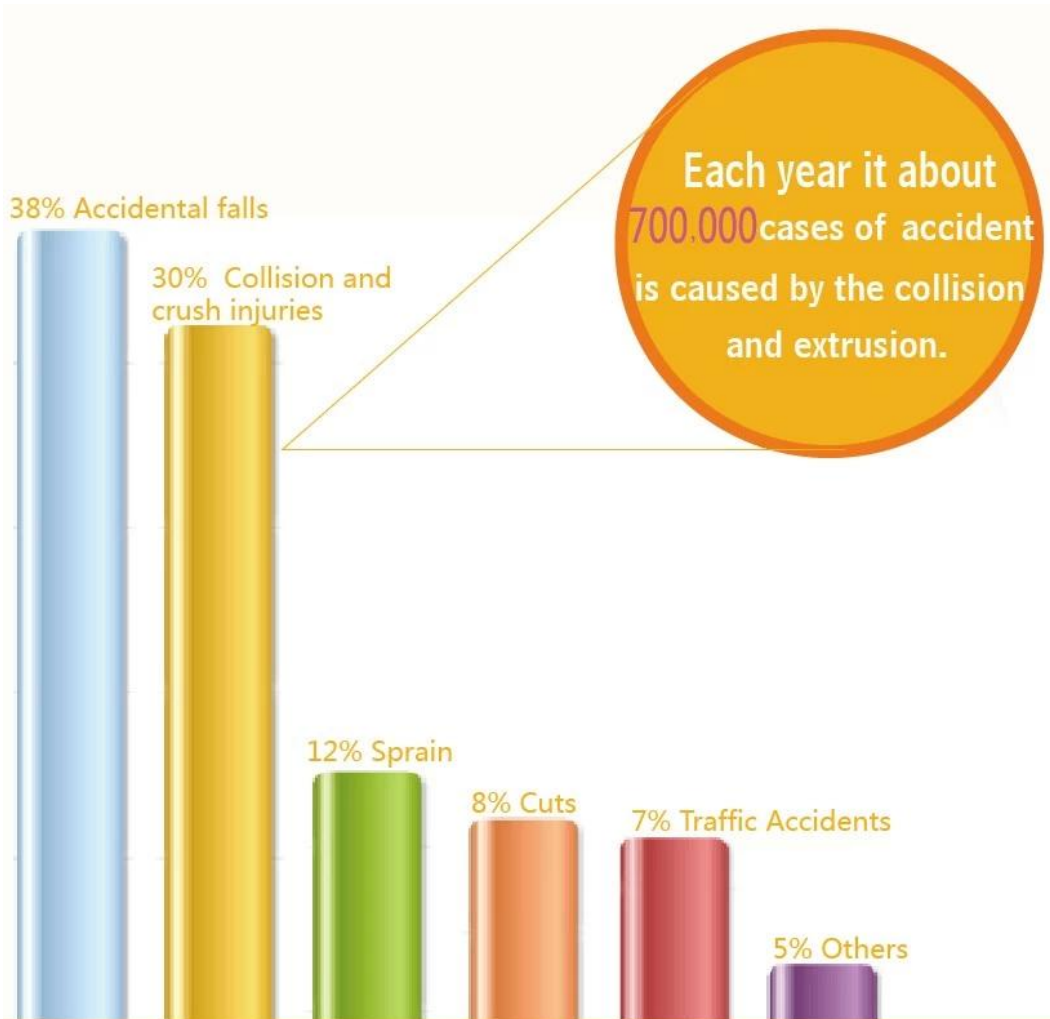

Adjustable sliding window/door lock
Prevent child from getting hurt