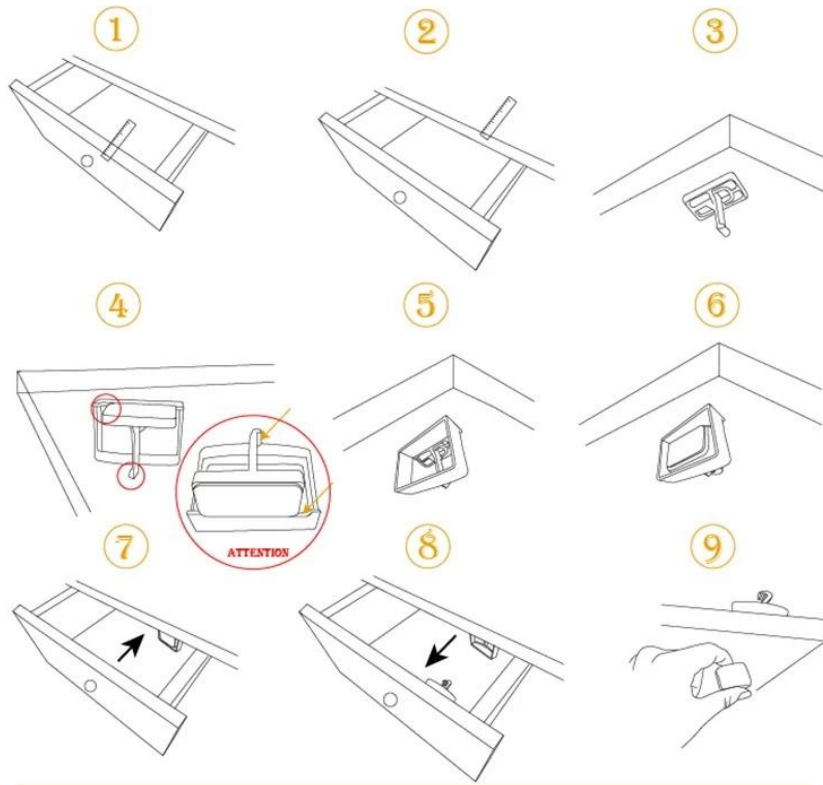

Red

Beige

Royalblue

Black

Product Description

Small figure, large role, durable, reusable
Easy to use, no damage to walls

- **Product name** New Baby Safety Magnetic Locks
- **Colors** Claret-red ● Red ● Beige ● Royalblue ● Black ●
- **Standard Package** 16piece locks + 4 pieces key/set
or 8 pieces locks+2pieces keys/set
- **Advantage**
 - Design without screws, easy to use
 - Lighter with small size but strong magnets
 - High quality ABS plastic, innocuous, environmental and duable

- **Size**

How To Use

easy to install, easy to use,
no damage to the walls

Attention

When this product is not in use, set to switch-off / unlocked position

問問問問

Q : 問問 問問 問問 問問 問問 問問 問問?

A : 問問 問問, 問問 問問, 問問, 問問, 問問, 問問 問問 問問 問問 問問 問問.
問問 問問 問問 問問 問問 問問.