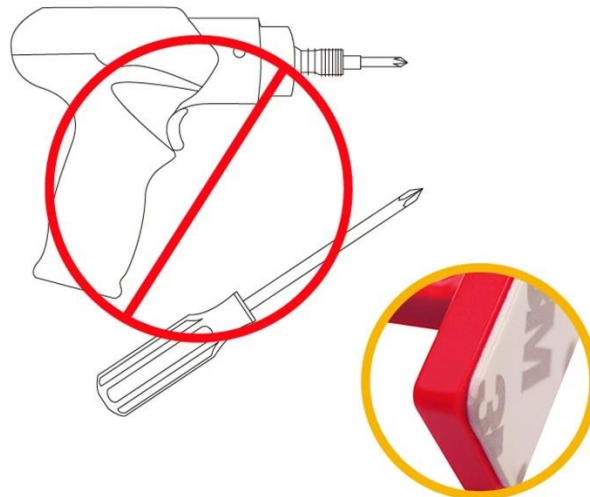

Security >

Durability

Practicability

< Stability

00 00
000 00.
000 00
000 0 00 000 00

00 00

--4 locsk + 1 □ + 2 □□ □□ -

- 8 □□ + 2 □ + 2 □□ □□ -

--strong sticky--

-Thick ABS plastic Durable,safety,innocuos--

--Thick thread hook, Anti-skid stability--

no screws needed,easy to use,no damage to furniture

Product Color

Customized colors, just for you

Claret-red