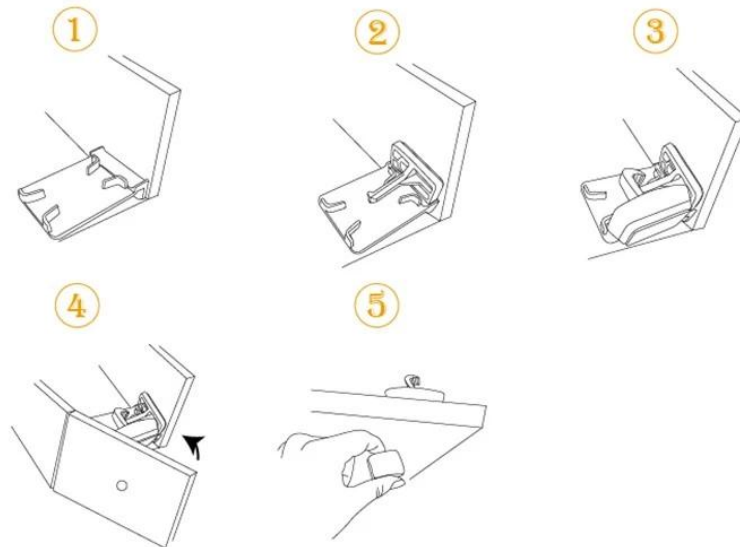

Red

Beige

Royalblue

Black

Product Description

Small figure, large role, durable, reusable
Easy to use, no damage to walls

- **Product name** New Baby Safety Magnetic Locks
- **Colors** Claret-red ● Red ● Beige ● Royalblue ● Black ●
- **Standard Package** 16piece locks + 4 pieces key/set
or 8 pieces locks+2pieces keys/set
- **Advantage**
 - Design without screws, easy to use
 - Lighter with small size but strong magnets
 - High quality ABS plastic, innocuous, environmental and duable

- **Size**

How To Use

easy to install, easy to use,
no damage to the walls

Attention

When this product is not in use, set to switch-off / unlocked position

問問問問

Q : 問問 問問 問問 問問 問問 問問 問問?

A : 問問 問問, 問問 問問, 問問, 問問, 問問, 問問 問問 問問 問問 問問 問問.
問問 問問 問問 問問 問問 問問.