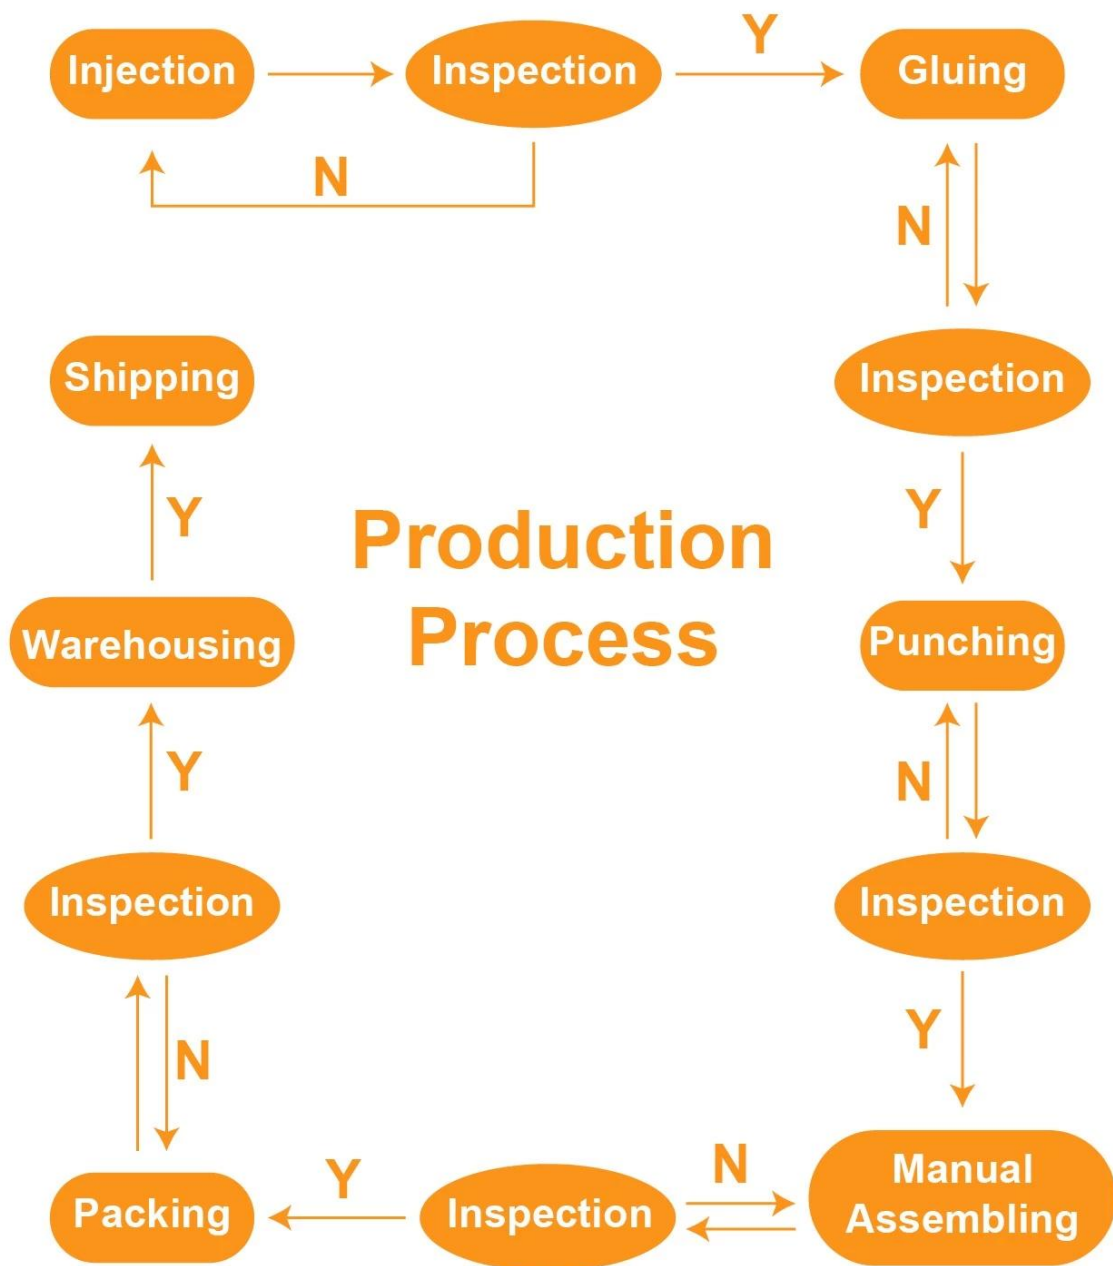

0000 00

Q : 000 000 000 00 0 0000?

A : 000 00, 00 00, 00, 00, 00, 00000 00 00. 0000 00 000 00 0000000.

Q : 000 000 0 0000?

A : 0, 00 00 00 (00 00) 0000 00 customed 0000 0000 000000.

Q : 000 000 00 0 0000?

A : 0000 00000 00 000000 00000 00. 0000 000000 00 NO.

00 0000000 000 00 0 0 000, 0000 0000000. 0000 00 00 00

Q : 0 0000 0 0 0000?

A : 0, 0000 000000000. 0000 00000 00 0000 0 0 0000.

00 00