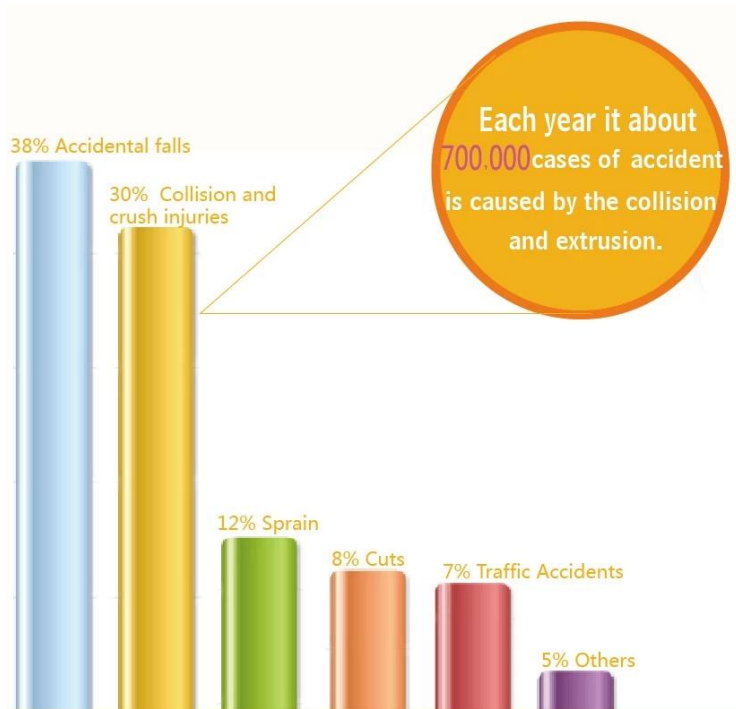

Adjustable child safety locks
Prevent child from getting hurt

For use in...