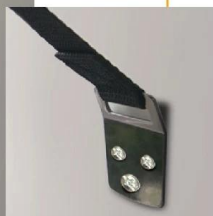

□□□□□TV□□□□□TV□□□□□

Use our Anti-tip TV/ Furniture safety strap
Prevent child from getting hurt

Usage

Stronger

High quality material

Multi-purpose

Fix TV to furniture
Fix TV to wall
Fix Furniture to wall
Other appliance

Adjustable

Come with sturdy metal CAM buckle, easy to adjust

SIZE

ALL TV AND FURNITURE MOUNTING HARDWARE INCLUDED

PRODUCTS DESCRIPTION

- **Product name** Anti-tip TV/furniture safety strap
- **Color** Beige Brown Black White
(Accepting custom)
- **Material** Metal/ABS plastic

- **Features**
 - Length adjustable
 - Wide & thick metal sheets with rackplating / Strong ABS plastic parts
 - Heavy duty webbing belt
 - Strong sewing with "X"Stitch

2005

-