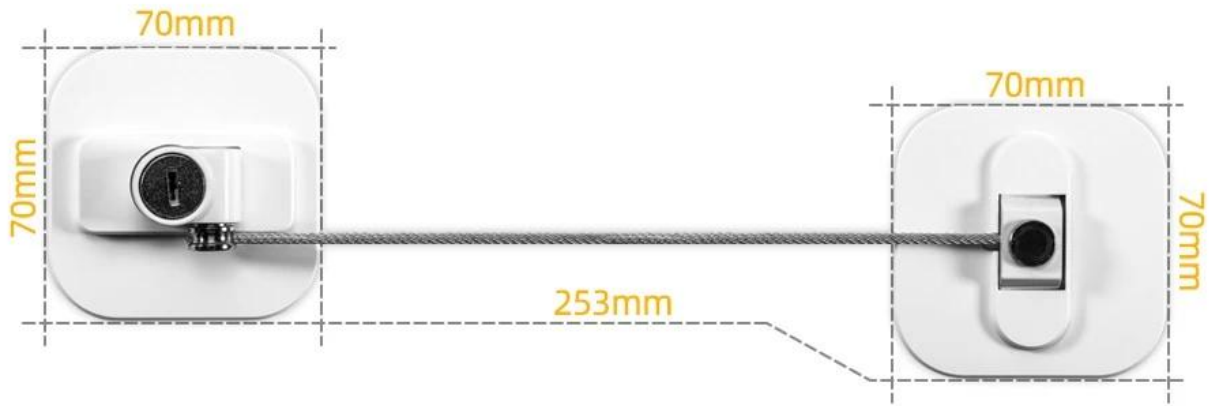

MULTI-STRANDS WIRE ROPE WRAP

Insulating plastic wrap

To protect the wire rope from
being corroded by chemical
reactions

SMOOTH EDGES

More beautiful and thoughtful
non-slip insulating rubber

STAINLESS STEEL LOCK

Firm and anti-rust stainless steel
material

- Adhesion promoter
- Key

STRONG ADHESIVE

NO DRILLING

No damage to the wall

1 pack of free adhesion promoter for stronger adhesive and better effect, Before sticking, wiping by wiping the area where the lock places

Alignment positioning
makes biggest opening size

Diagonal positioning
makes small opening size

MULTIPURPOSE

Easy installation, firm and durable, effectively preventing children and babies from opening doors, windows and cabinet doors