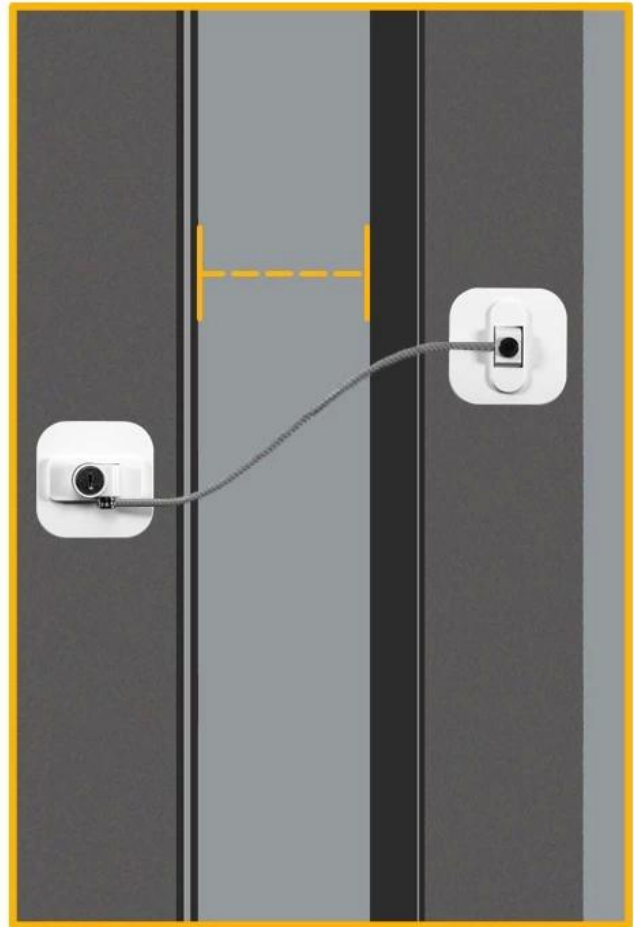

MULTI-STRANDS WIRE ROPE WRAP

Insulating plastic wrap

To protect the wire rope from
being corroded by chemical
reactions

SMOOTH EDGES

More beautiful and thoughtful
non-slip insulating rubber

STAINLESS STEEL LOCK

Firm and anti-rust stainless steel
material

- Adhesion promoter
- Key

STRONG ADHESIVE

NO DRILLING

No damage to the wall

1 pack of free adhesion promoter for stronger adhesive and better effect, Before sticking, wiping by wiping the area where the lock places

Out-opening window

In-opening window

Sliding windows

SUITABLE FOR ALL KINDS OF WINDOWS

WINDOW OPENING SIZE IS USER-DECIDED

window opening size depends on the installation position
The larger the stagger distance, the smaller the window opening space

Alignment positioning
makes biggest opening size

Diagonal positioning
makes small opening size

MULTIPURPOSE

Easy installation, firm and durable, effectively preventing children and babies from opening doors, windows and cabinet doors