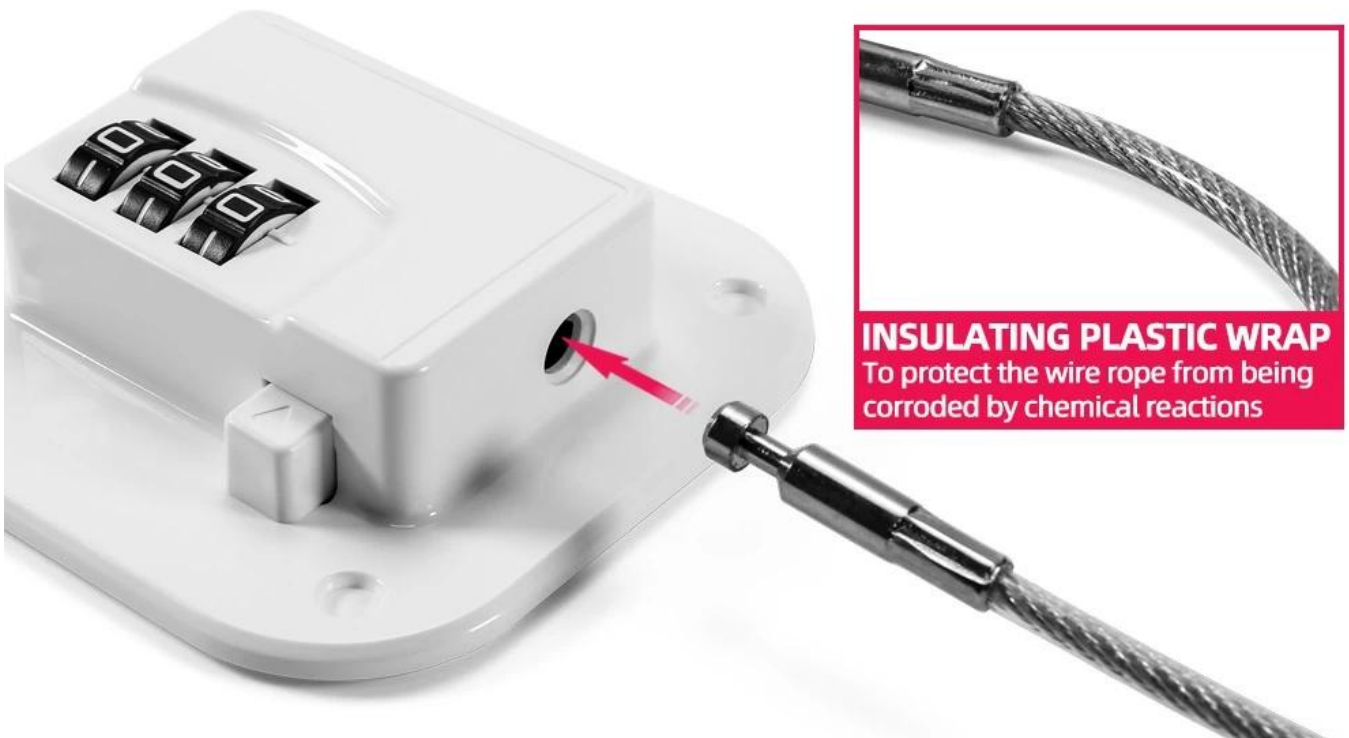

- Password lock
- Adhesion promoter

STRONG ADHESIVE

NO DRILLING

No damage to the wall

1 pack of free adhesion promoter for stronger adhesive and better effect, Before sticking, wiping by wiping the area where the lock places

STAINLESS STEEL LOCK

Firm and anti-rust stainless steel material

SMOOTH EDGES

More beautiful and thoughtful non-slip insulating rubber

MULTI-STRANDS WIRE ROPE WRAP

INSULATING PLASTIC WRAP
To protect the wire rope from being corroded by chemical reactions

Out-opening window

In-opening window

Sliding windows

SUITABLE FOR ALL KINDS OF WINDOWS

Password lock

MULTIPURPOSE

Easy installation, firm and durable, effectively preventing children and babies from opening doors, windows and cabinet doors