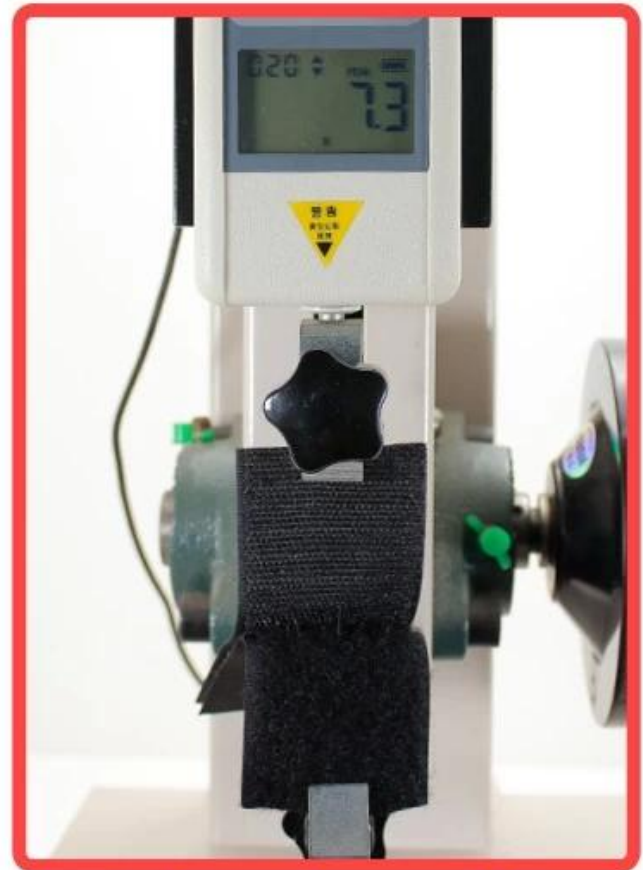

BE A SMART CUSTOMER

Our products

Other Supplier

hook: Orderly

hook: disorganized

Loop: Dense and thick

Loop: Sparse and messy

Both of them are Grade B hook and loop But pull test can be shown their differnt

After more than 100 times close and open, our hook and loop tape still keep the same. Because both hook and loop surface are nylon.

Antoher loop surfaces have been pulled apart, which greatly reduces the adhesion, because only the hook surface is nylon.