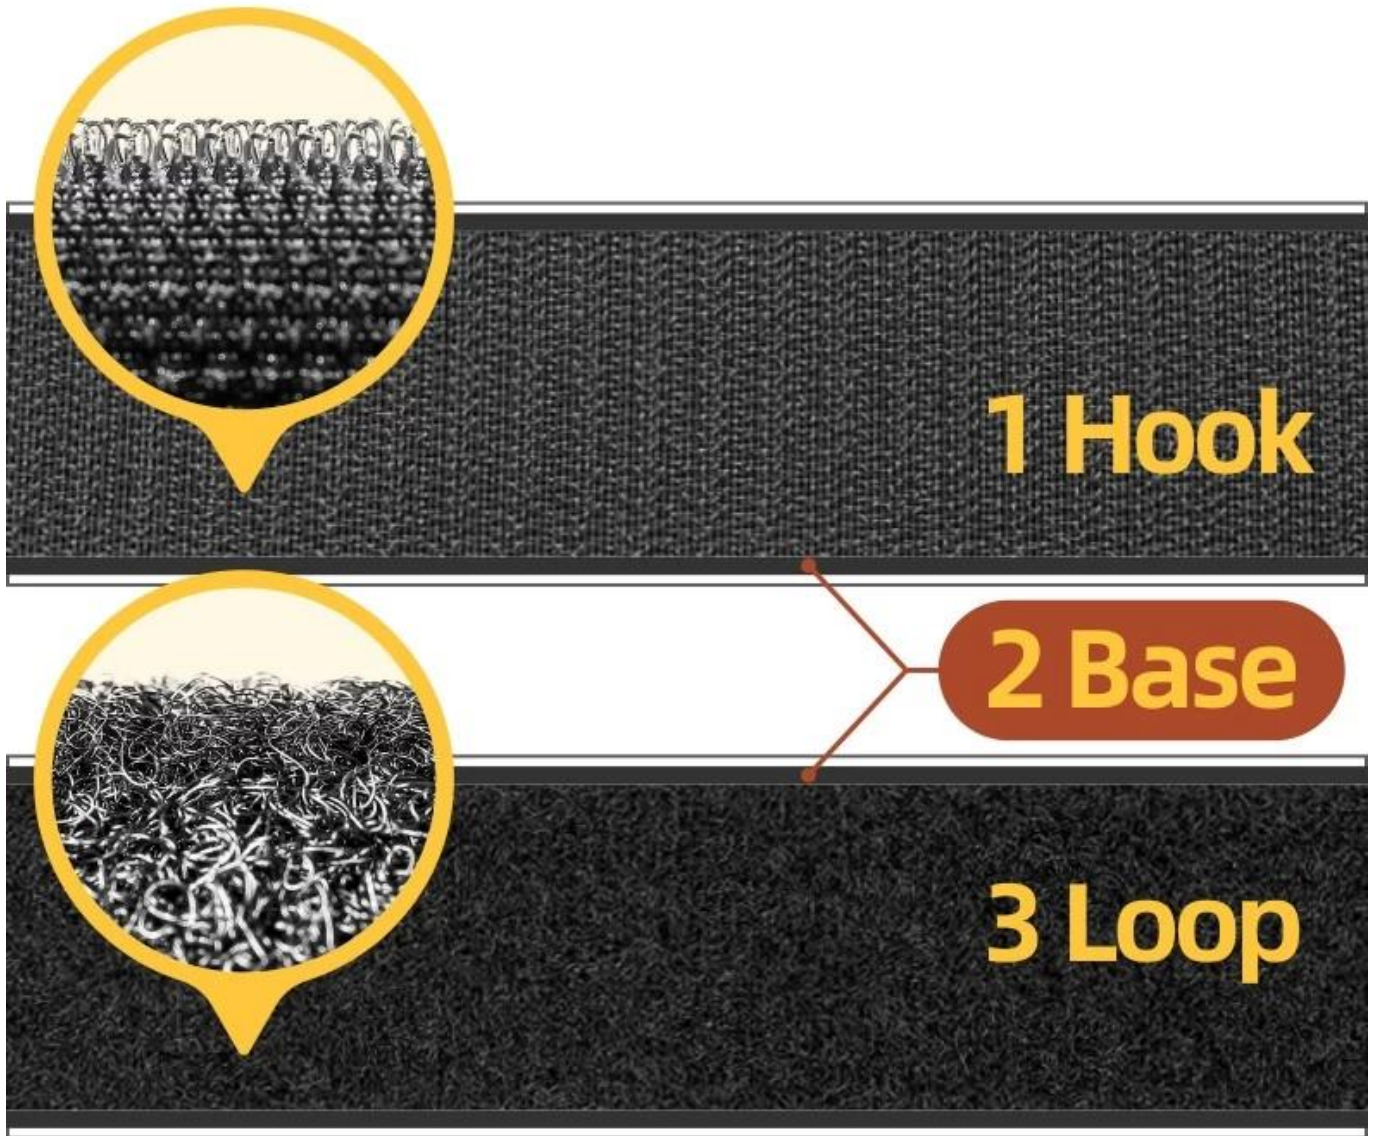

After more than 100 times close and open, our hook and loop tape still keep the same. Because both hook and loop surface are nylon.

Antoher loop surfaces have been pulled apart, which greatly reduces the adhesion, because only the hook surface is nylon.

Lychee Leather

TIPS

Better results after 72 hours of pasting

Material selection

Quality	Grade A	Grade B	Grade C	Grade D
Material	1, 2, 3 Nylon	1, 3 Nylon	1 Nylon	1, 2, 3 Polyester
Peeling Strength	Strong	Great	General	Poor
Durability	Strong	Great	General	Poor
Texture	Strong	Great	General	Poor
Paste times	Most	Great	General	Less