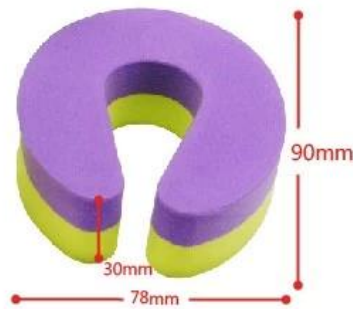

# Usage

EVA Material  
-Soft waterproof  
-Good elasticity  
-Security & Convenience

Color

- yellow+green
- purple+yellow
- green+purple

# SIZE

“C”type

“U”type

Thickening type

Standard type