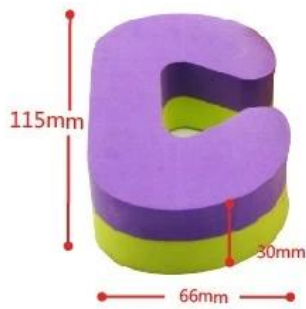

# Usage

EVA Material  
-Soft waterproof  
-Good elasticity  
-Security & Convenience

Color

- yellow+green
- purple+yellow
- green+purple

# SIZE

“C”type

“U”type

Thickening type

Standard type