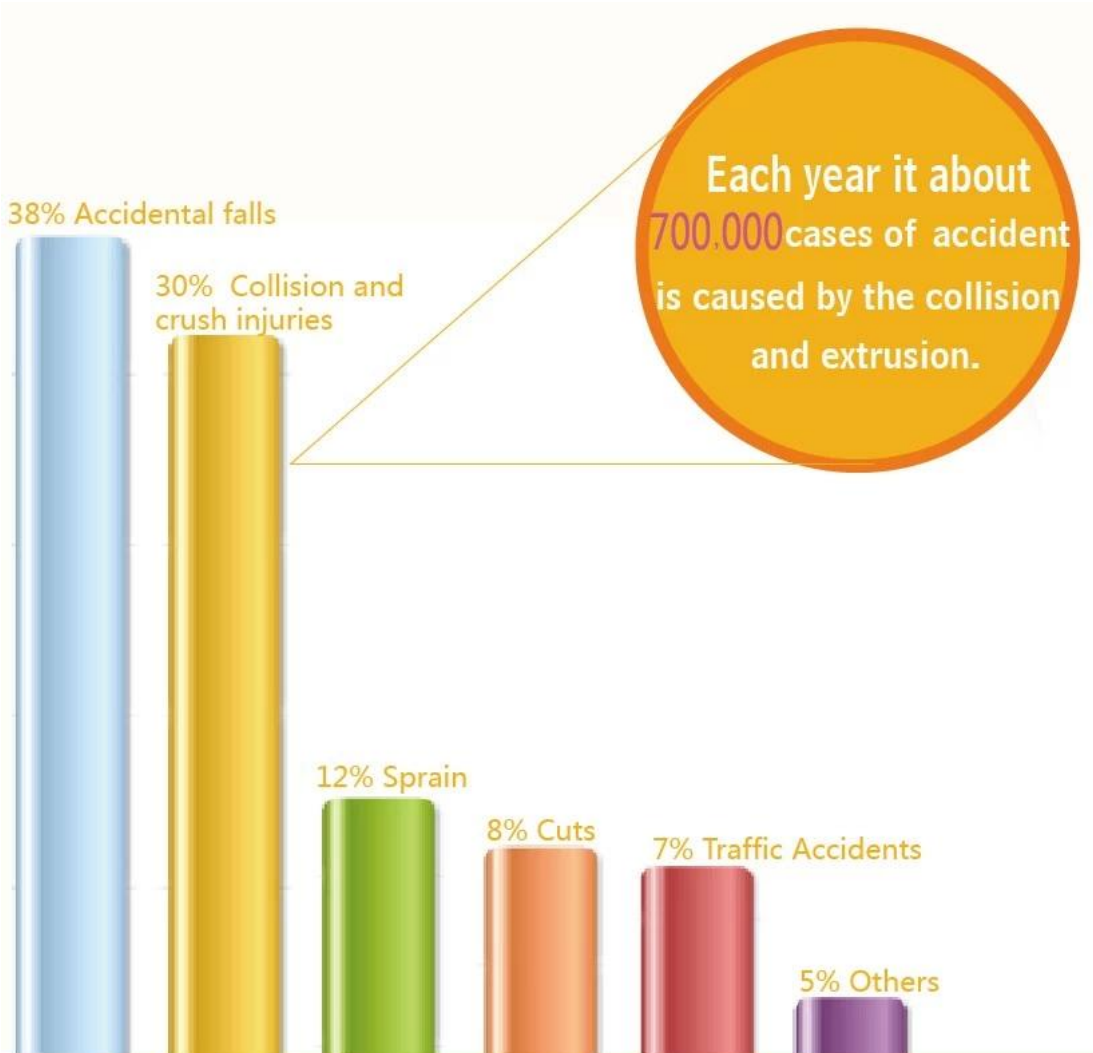

# EVA/ODM

ODM  
EVA

**OEM** **ODM**

EVA

**B**aby safety magnetic drawer lock  
 Prevent child from getting hurt

# Usage

EVA Material  
-Soft waterproof  
-Good elasticity  
-Security & Convenience

Color

- yellow+green
- purple+yellow
- green+purple