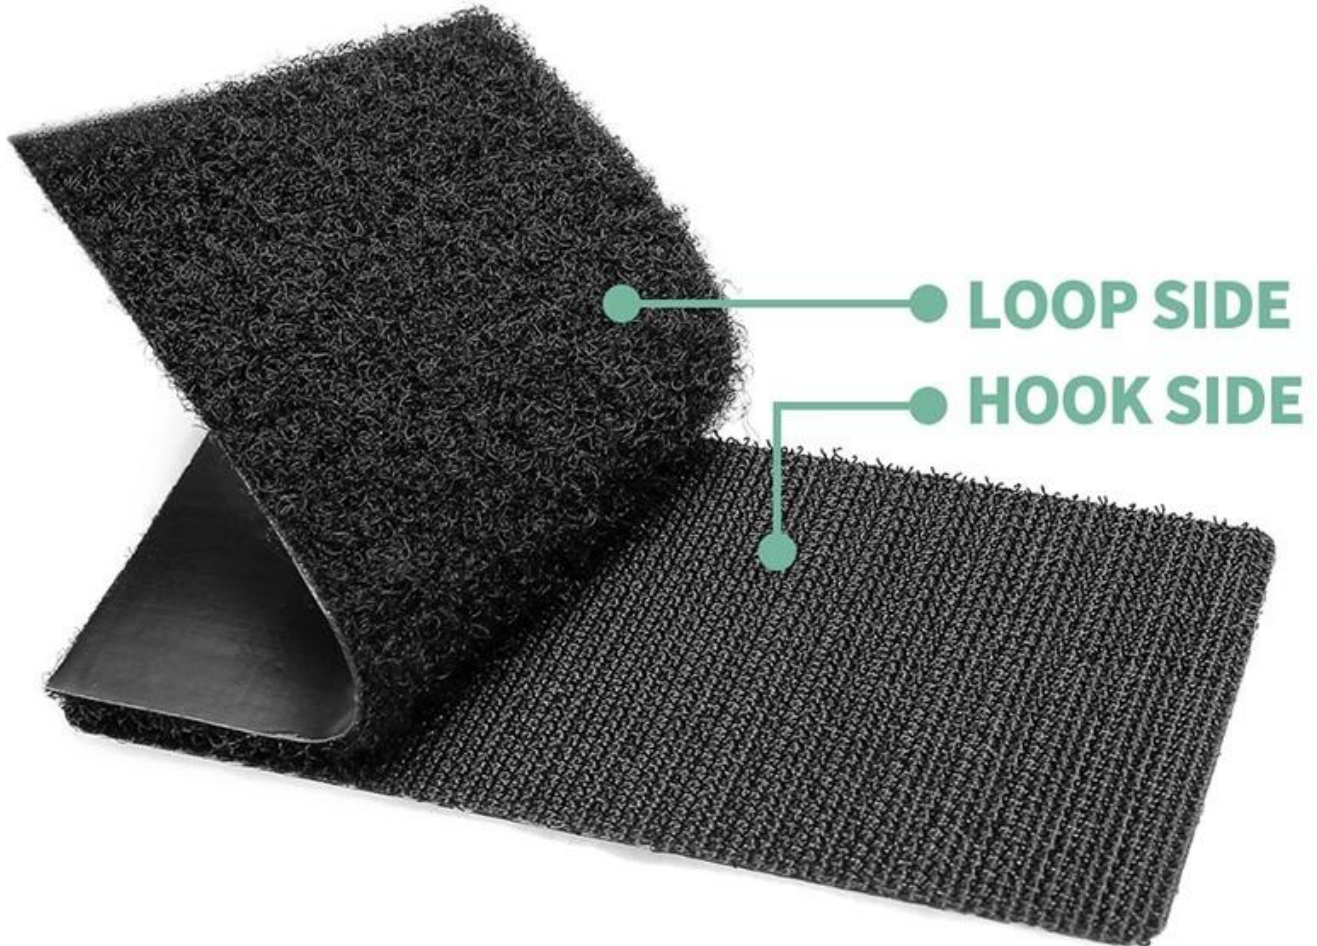

□□□□□□□□□□

STRONG ADHESIVE

LASTING ADHESION

**TEAR OFF WITHOUT
STAIN/TEAR**

TRANSPARENT FILM HOOK AND LOOP

No waste edge (hook, loop and glue till all edges)

BUSHY LOOP

NEAT HOOK+BUSHY LOOP

Can be used repeatedly

The hook surface is usually used in conjunction with the loop surface and can be pasted repeatedly. It is suitable for daily home use scenarios such as cloth, desktop, wall, etc.

**/TEAR OFF WITHOUT
STAINS/**

Strong adhesive peel off without residue