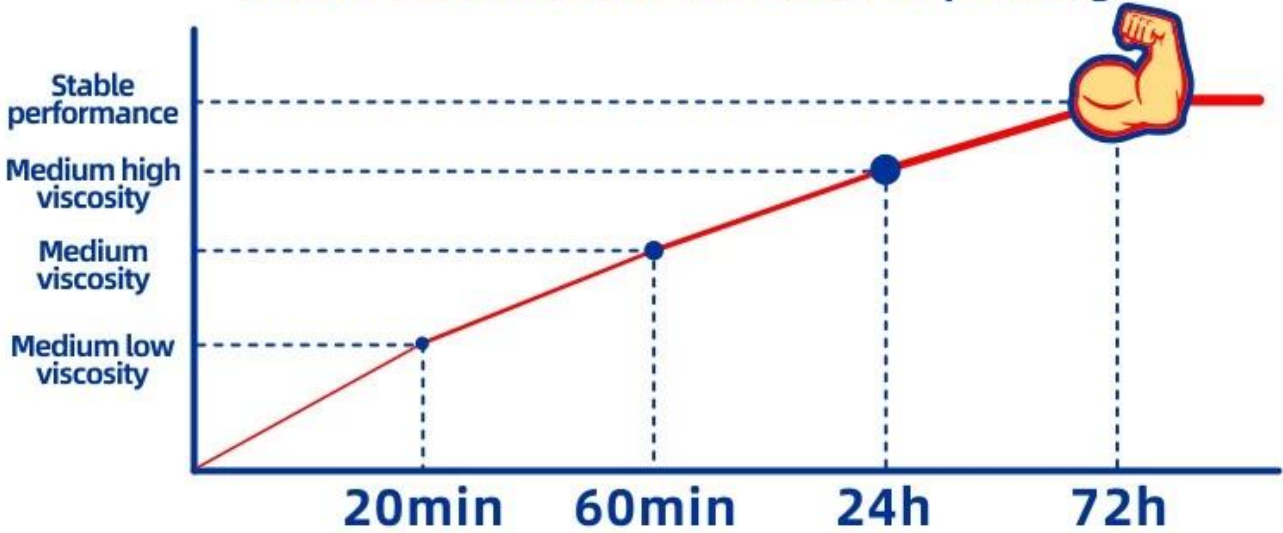

# TIPS

Better results after 72 hours of pasting

Welcome to take the free samples to test, compare the adhesion and evaluate & feel the strong adhesive force before place the order.

**STRONG ADHESIVE**

**Various styles, new mould will be opened at your needs**