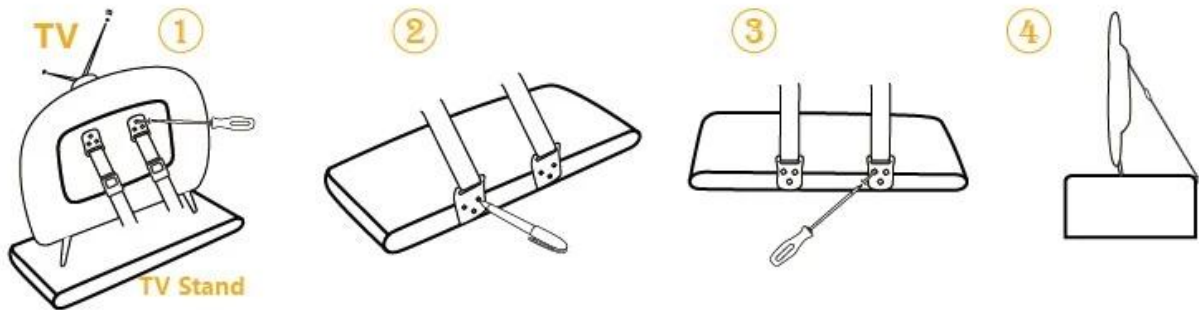

La bonne façon de l'utiliser.

How to use