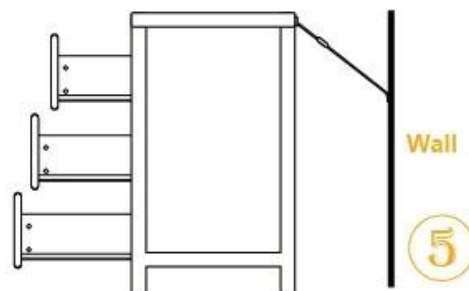

Wall

FAQ

Q: Comment puis-je obtenir votre prix?

R: Veuillez nous dire quel produit vous avez besoin, nom de l'article, couleur, taille, Quantité, demandes concernant le paquet. Nous vous enverrons notre devis dès que possible.

Q: Puis-je commander un échantillon?

R: Oui, échantillon gratuit disponible (taille régulière). Nous proposons également un