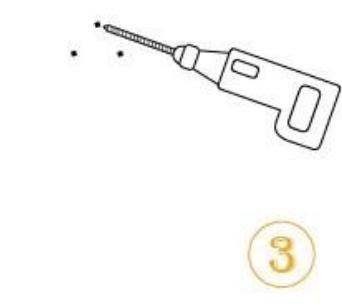

La bonne façon de l'utiliser.

How to use

Furniture

Wall

Wall

Wall

Wall

FAQ

Q: Comment puis-je obtenir votre prix?

R: Veuillez nous dire quel produit vous avez besoin, nom de l'article, couleur, taille, Quantité, demandes concernant le paquet. Nous vous enverrons notre devis dès que possible.

Q: Puis-je commander un échantillon?

R: Oui, échantillon gratuit disponible (taille régulière). Nous proposons également un