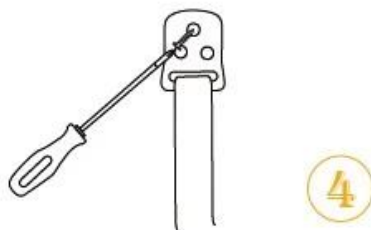

La bonne façon de l'utiliser.

How to use

Furniture

Wall

Wall

Wall

Wall

FAQ

Q: Comment puis-je obtenir votre prix?

R: Veuillez nous dire quel produit vous avez besoin, nom de l'article, couleur, taille, Quantité, demandes concernant le paquet. Nous vous enverrons notre devis dès que possible.

Q: Puis-je commander un échantillon?

R: Oui, échantillon gratuit disponible (taille régulière). Nous proposons également un