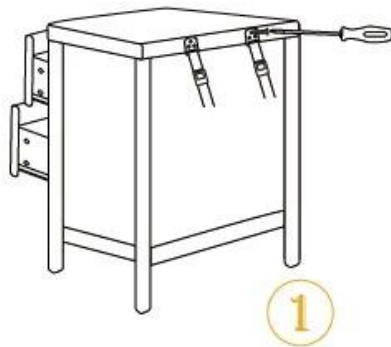

La bonne façon de l'utiliser.

How to use

Furniture

Wall

Wall

Wall

Wall

FAQ

Q: Comment puis-je obtenir votre prix?

R: Veuillez nous dire quel produit vous avez besoin, nom de l'article, couleur, taille, Quantité, demandes concernant le paquet. Nous vous enverrons notre devis dès que possible.

Q: Puis-je commander un échantillon?

R: Oui, échantillon gratuit disponible (taille régulière). Nous proposons également un