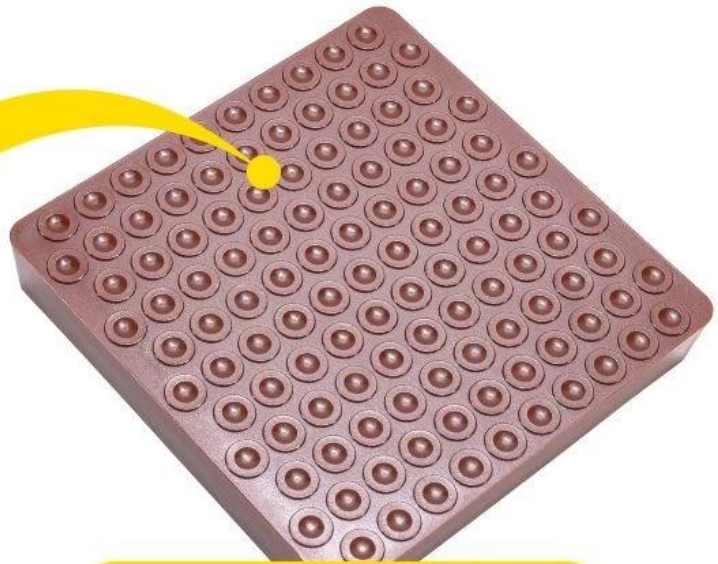

# Brown

112\*112mm  
115.5g

86\*86mm  
68g

60\*60mm  
32g

**Customize the LOGO**

**Front Side**

**Safe & Sturdy Material**

**Anti-slip design**

**Reverse Side**