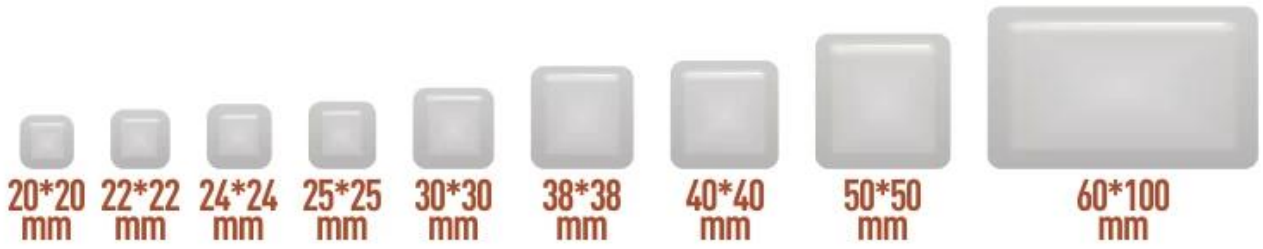

— Varied specifications —