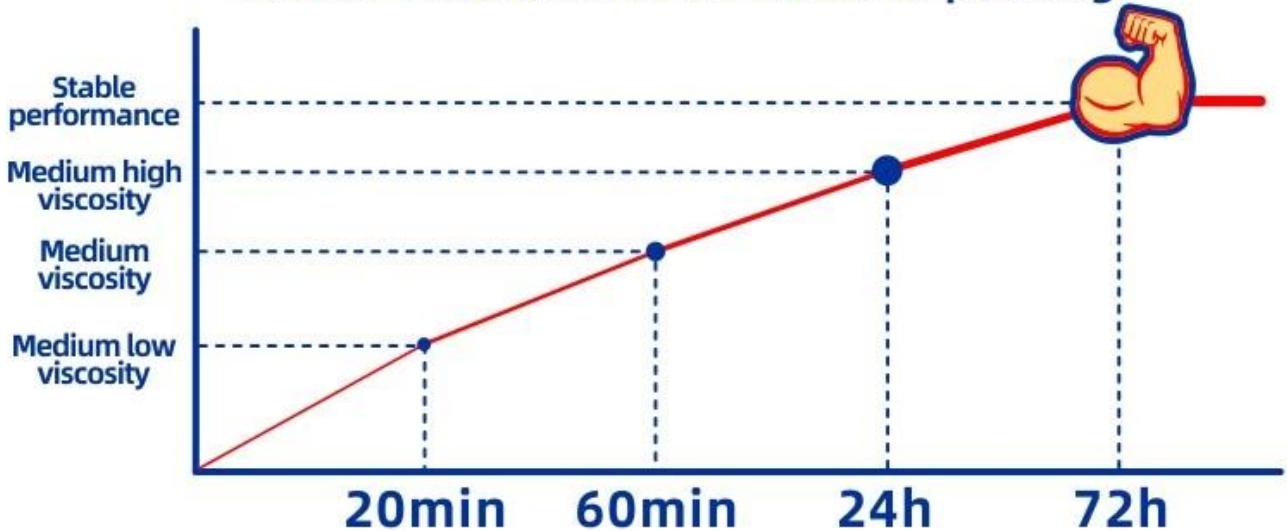

## TIPS

Better results after 72 hours of pasting