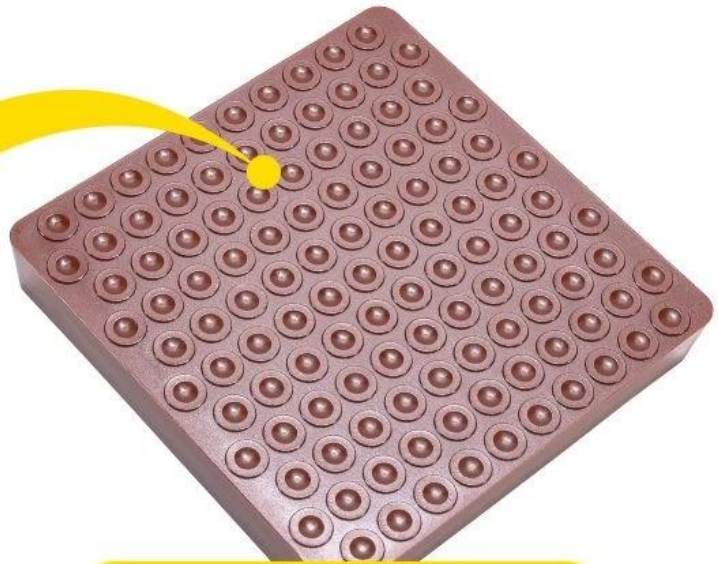

Reverse Side