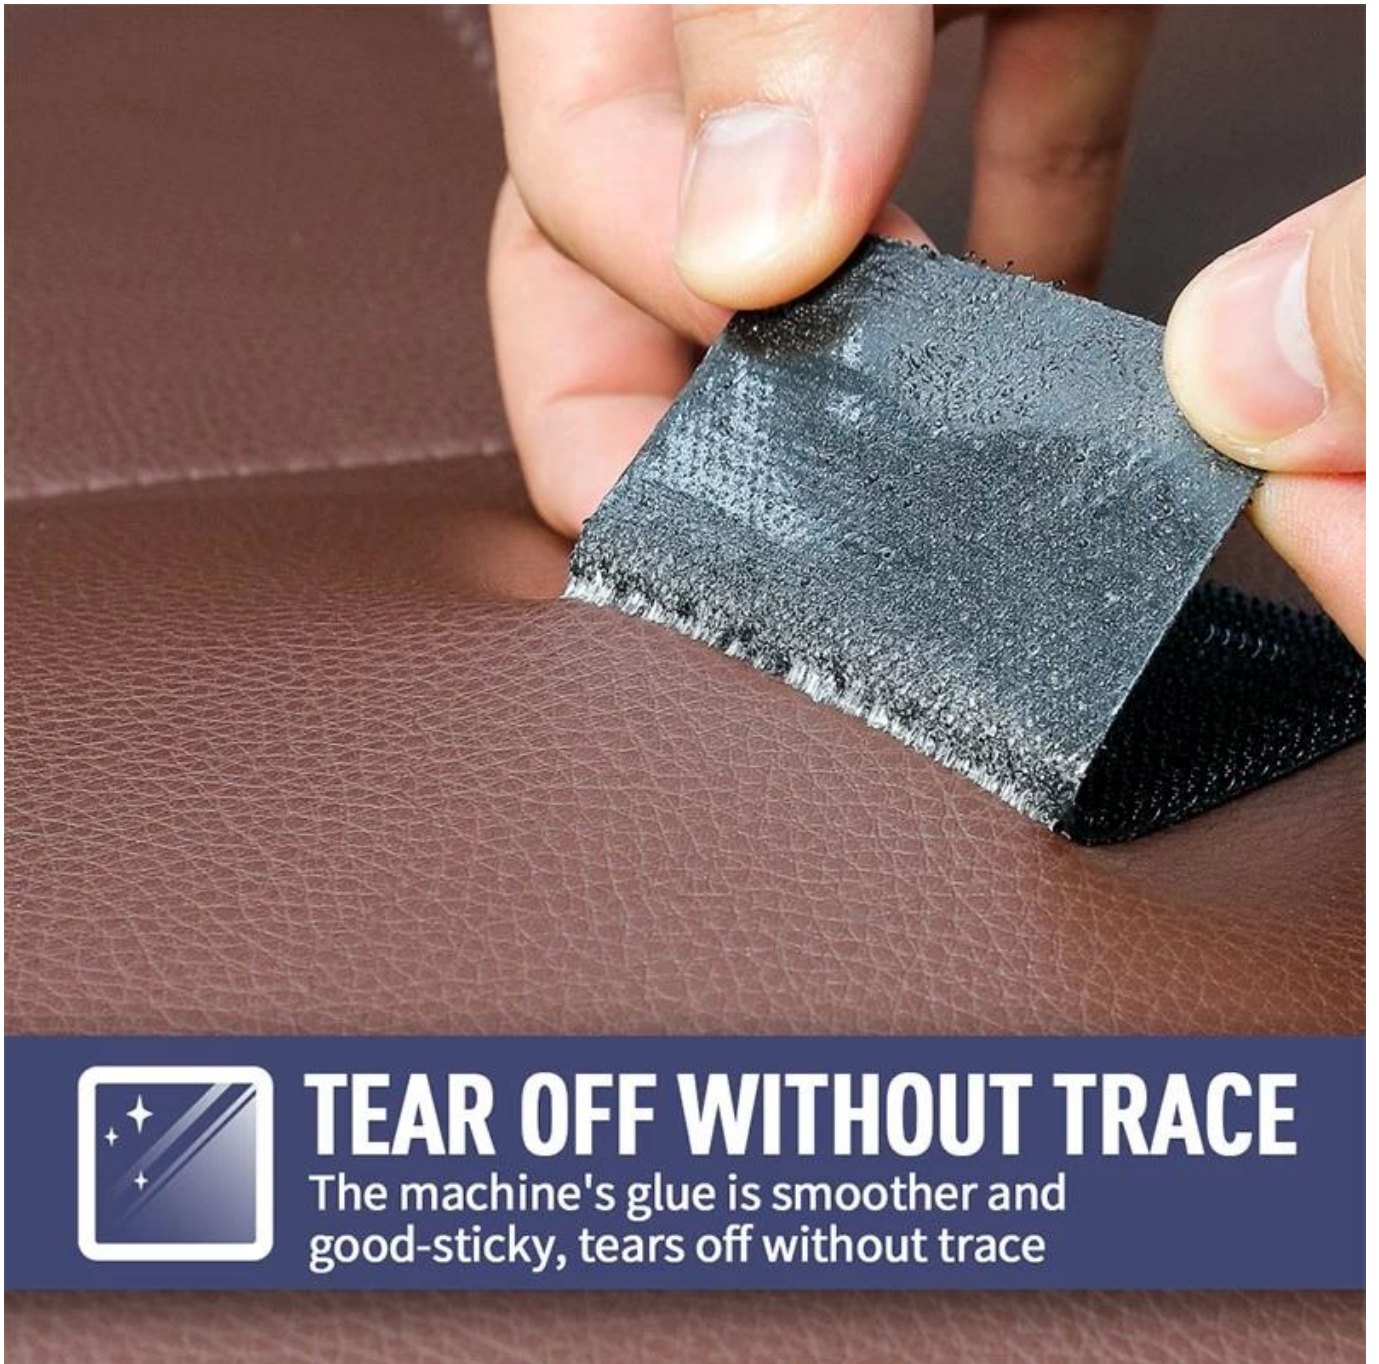

**PRACTICAL
AND SAFE**

**PREVENT BEDSHEET
FROM SLIPPING**

**EASY TO
DISASSEMBLE**

APPLICABLE SCENE

Suitable for many occasions like carpet and chairs

bed sheet

Sofa pad

Carpet

Seat

Interposer

STRONG STICKY

Hook side and loop side stick firmly, hard to pull apart

HOOP AND LOOP FACE

resuable for many times

Usually hook side and loop side use in group, can be pasted repeatedly;
It is suitable for daily home use scenarios such as cloth, wall, floor face, etc.

TEAR OFF WITHOUT TRACE

The machine's glue is smoother and good-sticky, tears off without trace

本公司自2005年開始生產4000種不同規格之膠帶，
品質優良，黏力強，且易於撕除，無殘留。
SGS.TUV ISO9001 2015 BSCI 認證，品質保證。
“品質第一” 誠信經營

THE PRODUCTION PROCESS ▶